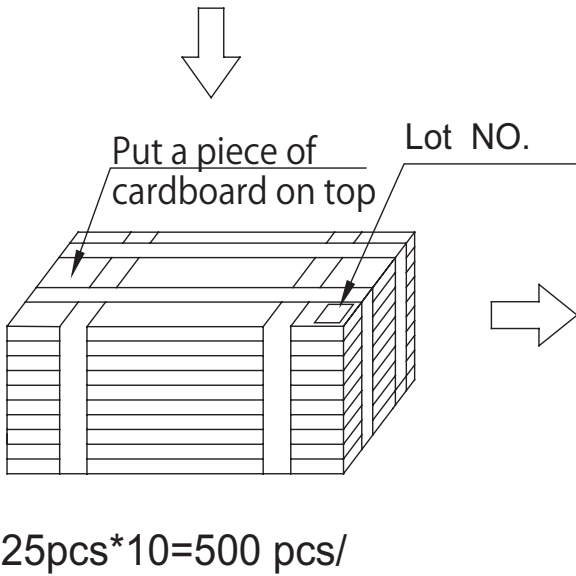

PACKAGING

units: mm

Tray Size: 330 x 250 x 16 mm
Tray QTY: 25 pcs per tray
Carton Size: 515 x 345 x 310 mm
Carton QTY: 500 pcs per carton

Lot No.	XXXXXXXXXX
Part No.	Inv#. Part#.
Quantity.	XXXX Pes
Date:	DD MM YY
MADE IN CHINA	

RoHs Compliant