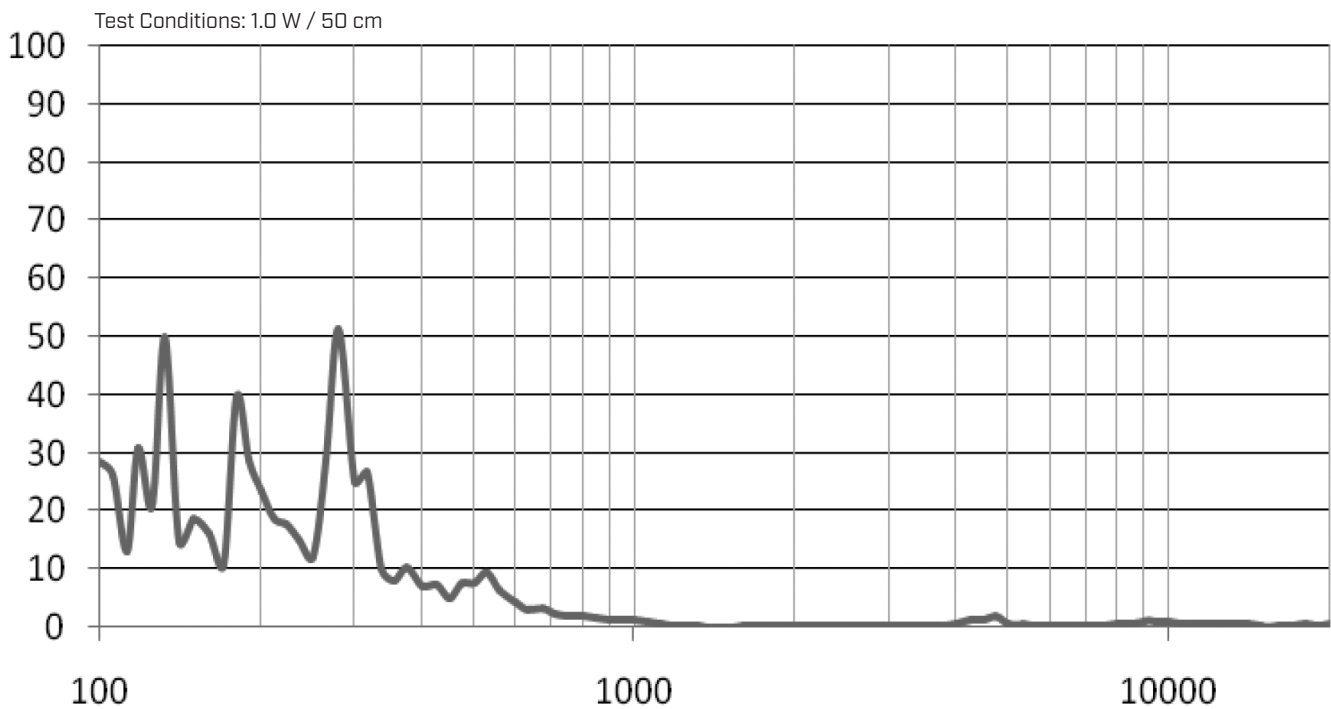

Total Harmonic Distortion Curve