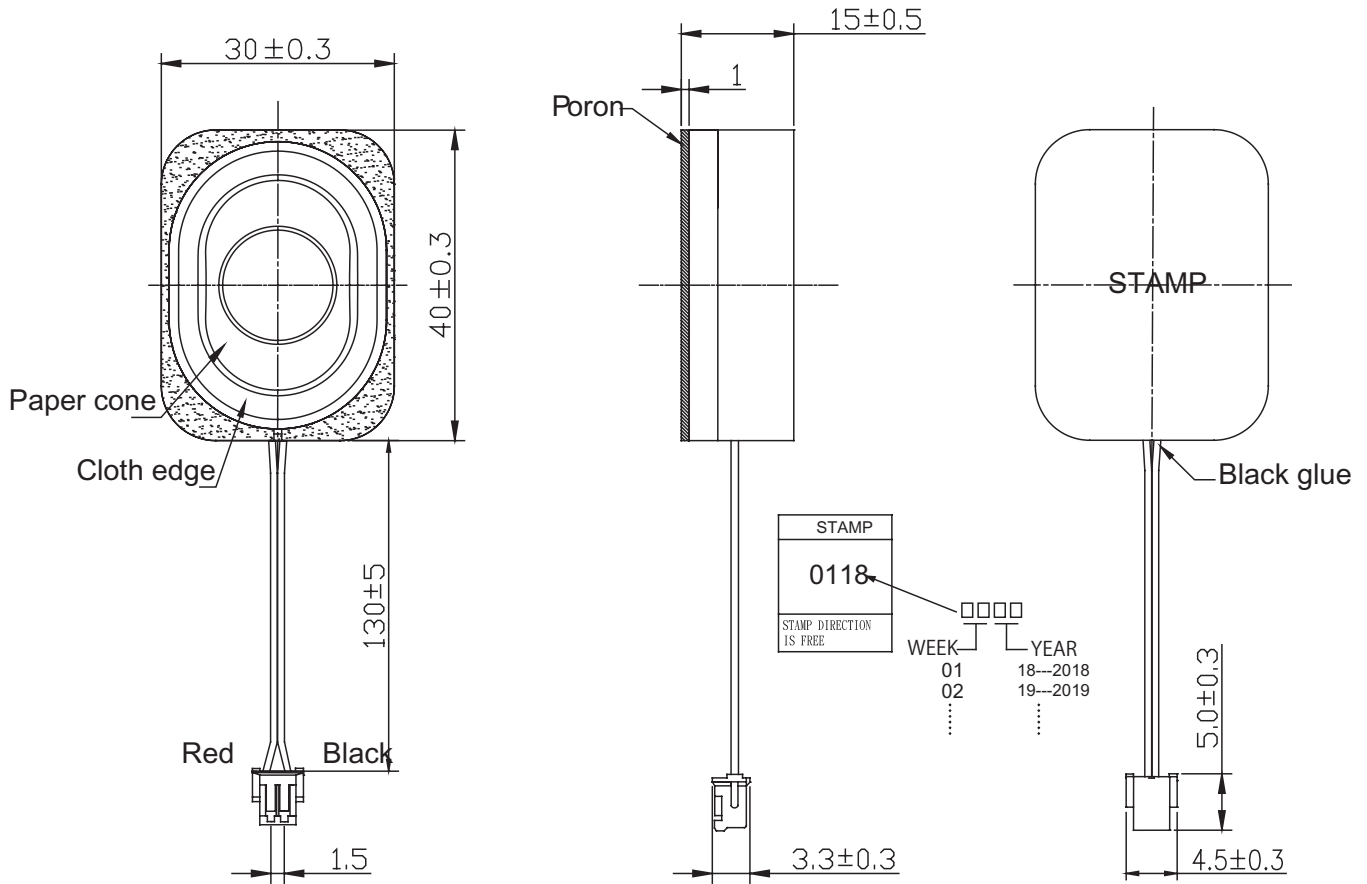

MODEL: CES-403015-24130L | **DESCRIPTION:** SPEAKER

FEATURES

- 2 W rated power
- 130 mm lead wire
- 4 ohm rated impedance

SPECIFICATIONS

parameter	conditions/description	min	typ	max	units
input power	max power: IEC-60268-5, filter 60 seconds on, 120 seconds off, 10 cycles (room temp)		2.0	3.0	W
impedance	at 1.0 kHz	3.4	4	4.6	Ω
resonant frequency (Fo)	at 1.0 V	640	800	960	Hz
frequency response		Fo		20,000	Hz
sound pressure level	at 1.0 W, 50 cm, avg at 0.8, 1.0, 1.2, 1.5 kHz	83	86	89	dB
distortion	at 1.0 kHz, 1.0 W			10	%
buzz, rattle, etc.	must be normal at sine wave, frequency range			2.83	V
polarity	cone moves forward w/ positive dc current to "+" terminal				
dimensions	40.0 x 30.0 x 15.0				mm
magnet	Nd-Fe-B				
enclosure material	ABS 777D				
cone material	cloth+paper				
terminal	wire leads with connector				
weight			12.0		g
operating temperature		-30		70	$^{\circ}\text{C}$
storage temperature		-40		85	$^{\circ}\text{C}$
RoHS	yes				

Notes: 1. All specifications measured at 15-35 $^{\circ}\text{C}$, humidity at 45-85%, under 86-106 kPa pressure, unless otherwise noted.

MECHANICAL DRAWING

units: mm
tolerance: ± 0.5 mm

wire: UL1571 28 AWG
internal speaker: CDS-40304
connector: JST ZHR-2 SZH-003T-P0.5 or equivalent

RESPONSE CURVES

Frequency Response Curve

Total Harmonic Distortion Curve

PACKAGING

units: mm

Tray Size: 330 x 250 x 16 mm
 Tray QTY: 25 pcs per tray
 Carton Size: 515 x 345 x 310 mm
 Carton QTY: 500 pcs per carton