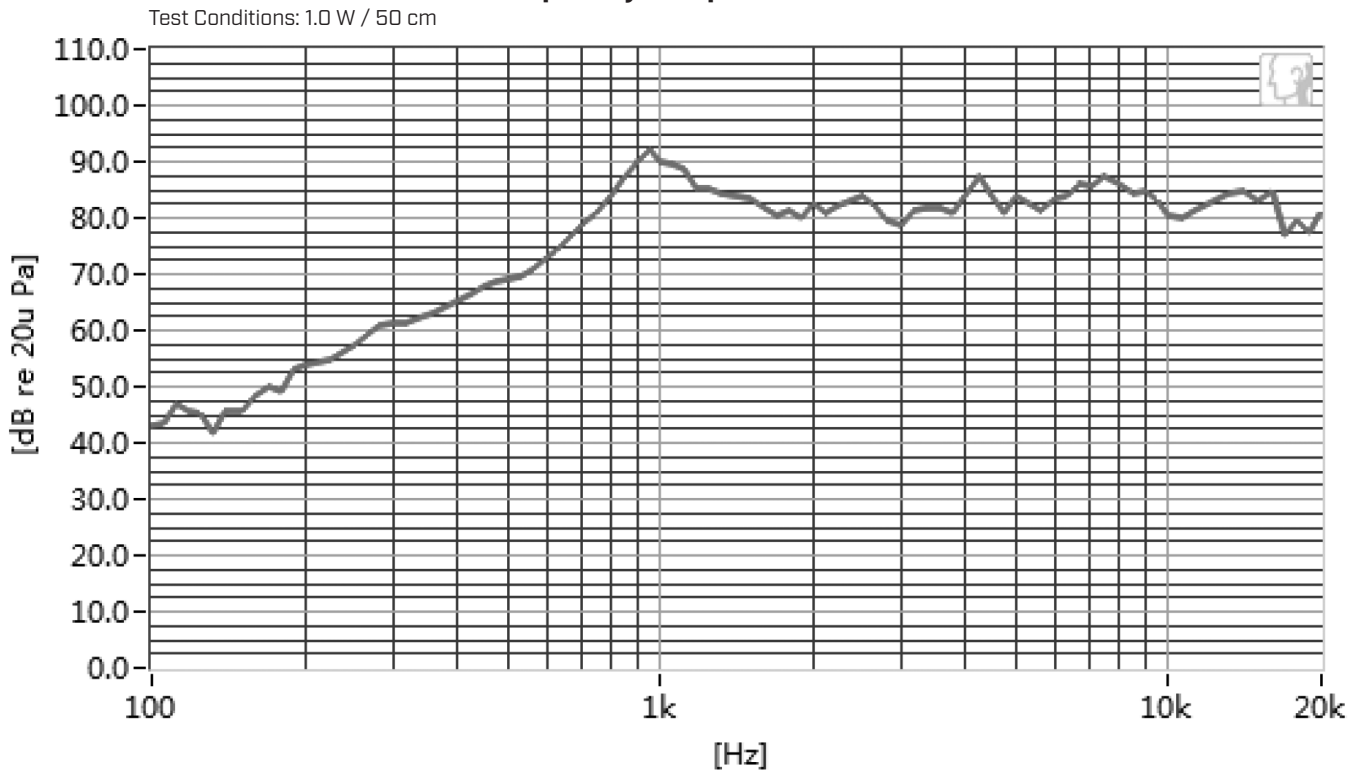

RESPONSE CURVES

Frequency Response Curve