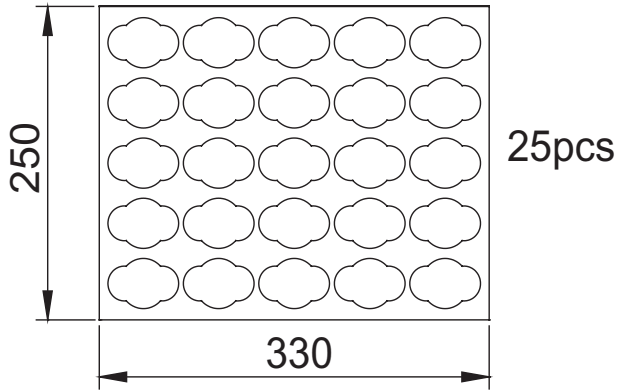

MODEL: CES-403015-24130L | **DESCRIPTION:** SPEAKER

FEATURES

- 2 W rated power
- 130 mm lead wire
- 4 ohm rated impedance

SPECIFICATIONS

parameter	conditions/description	min	typ	max	units
input power	max power: IEC-60268-5, filter 60 seconds on, 120 seconds off, 10 cycles (room temp)		2.0	3.0	W
impedance	at 1.0 kHz	3.4	4	4.6	Ω
resonant frequency (Fo)	at 1.0 V	640	800	960	Hz
frequency response		Fo		20,000	Hz
sound pressure level	at 1.0 W, 50 cm, avg at 0.8, 1.0, 1.2, 1.5 kHz	83	86	89	dB
distortion	at 1.0 kHz, 1.0 W			10	%
buzz, rattle, etc.	must be normal at sine wave, frequency range			2.83	V
polarity	cone moves forward w/ positive dc current to "+" terminal				
dimensions	40.0 x 30.0 x 15.0				mm
magnet	Nd-Fe-B				
enclosure material	ABS 777D				
cone material	cloth+paper				
terminal	wire leads with connector				
weight			12.0		g
operating temperature		-30		70	$^{\circ}\text{C}$
storage temperature		-40		85	$^{\circ}\text{C}$
RoHS	yes				

RESPONSE CURVES

Frequency Response Curve

Total Harmonic Distortion Curve

PACKAGING

units: mm

Tray Size: 330 x 250 x 16 mm
 Tray QTY: 25 pcs per tray
 Carton Size: 515 x 345 x 310 mm
 Carton QTY: 500 pcs per carton