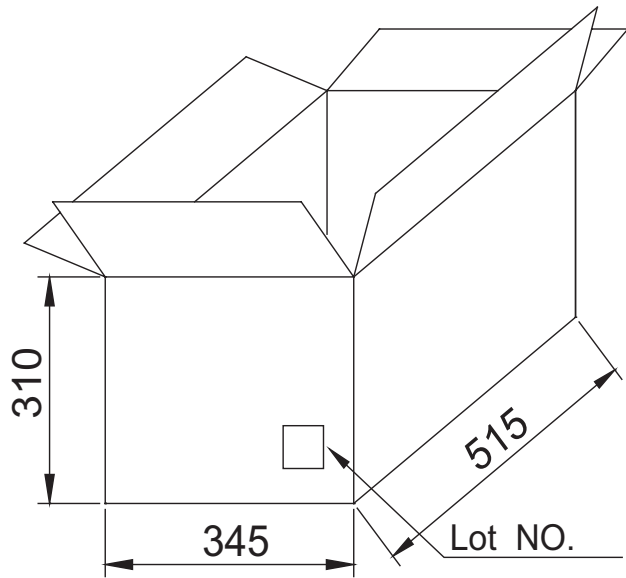

PACKAGING

units: mm

Tray Size: 330 x 250 x 16 mm
Tray QTY: 25 pcs per tray
Carton Size: 515 x 345 x 310 mm
Carton QTY: 500 pcs per carton

Lot No.	XXXXXXXXXX
Part No.	Inv#. Part#.
Quantity.	XXXX Pes
Date:	DD MM YY
MADE IN CHINA	

RoHs Compliant