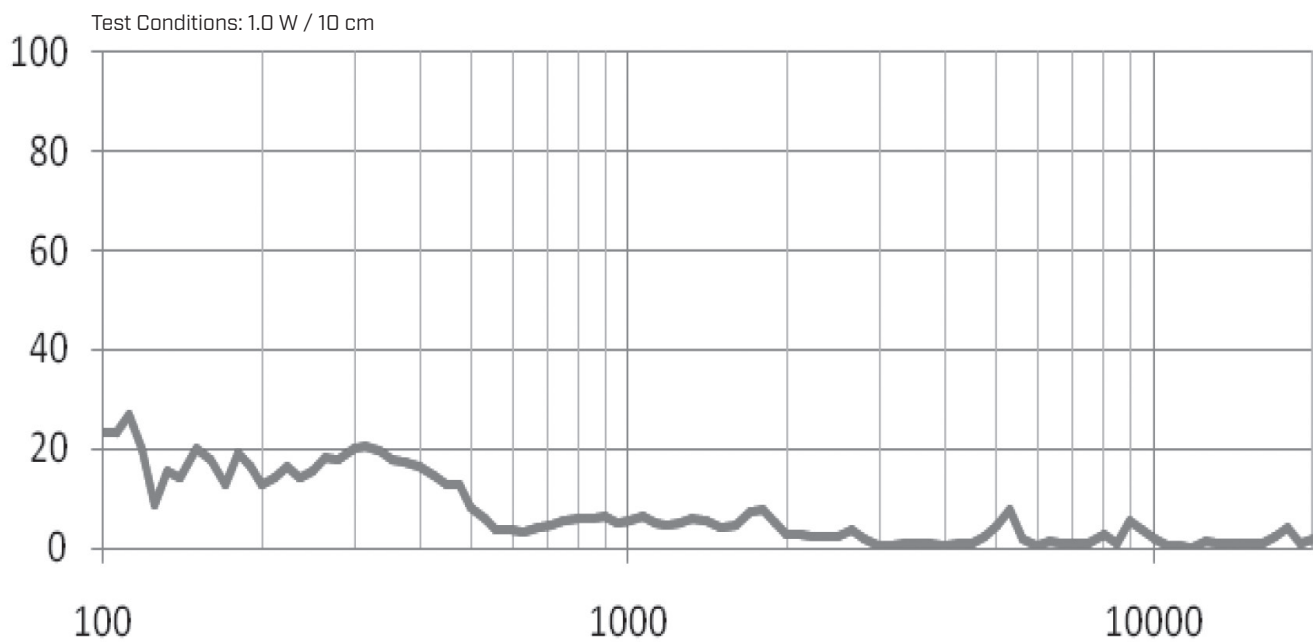

Total Harmonic Distortion Curve