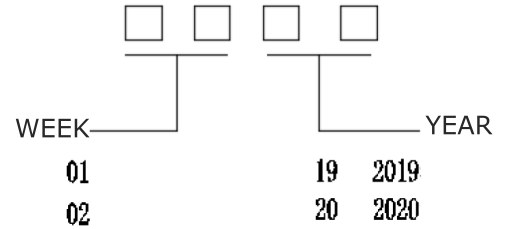

MODEL: CES-231210-18PM | **DESCRIPTION:** SPEAKER**FEATURES**

- 8 ohm rated impedance
- 1.0 W rated power
- panel mount

**SPECIFICATIONS**

parameter	conditions/description	min	typ	max	units
input power	max power: IEC-60268-5, filter 60 seconds on, 120 seconds off, 10 cycles (room temp)		1.0	1.5	W
impedance	at 2.0 kHz	6.8	8	9.2	Ω
resonant frequency (Fo)		680	850	1,020	Hz
frequency response		Fo		20,000	Hz
sound pressure level	at 1.0 W, 10 cm, avg at 2.0 kHz	89	92	95	dB
distortion	at 1.0 kHz, 1.0 W			10	%
buzz, rattle, etc.	must be normal at sine wave, frequency range			2.83	V
polarity	cone moves forward w/ positive dc current to "+" terminal				
dimensions	24.0 x 13.0 x 11.0				mm
magnet	Nd-Fe-B				
frame material	ABS				
cone material	PEEK				
terminal	wire leads with connector				
weight			3.1		g
operating temperature		-20		60	$^{\circ}\text{C}$
storage temperature		-30		70	$^{\circ}\text{C}$
RoHS	yes				

Notes: 1. All specifications measured at 15-35 $^{\circ}\text{C}$, humidity at 45-85%, under 86-106 kPa pressure, unless otherwise noted.

MECHANICAL DRAWING

units: mm
tolerance: ± 0.3 mm

wire: UL1571 30 AWG
internal speaker: CMS-20103-078SP
connector: Molex 51021-0200 or equivalent; P=1.25

RESPONSE CURVES

Frequency Response Curve

Total Harmonic Distortion Curve

PACKAGING

units: mm

Tray Size: 290 x 220 mm
 Tray QTY: 100 pcs per tray
 Carton Size: 310 x 240 x 270 mm
 Carton QTY: 2,500 pcs per carton