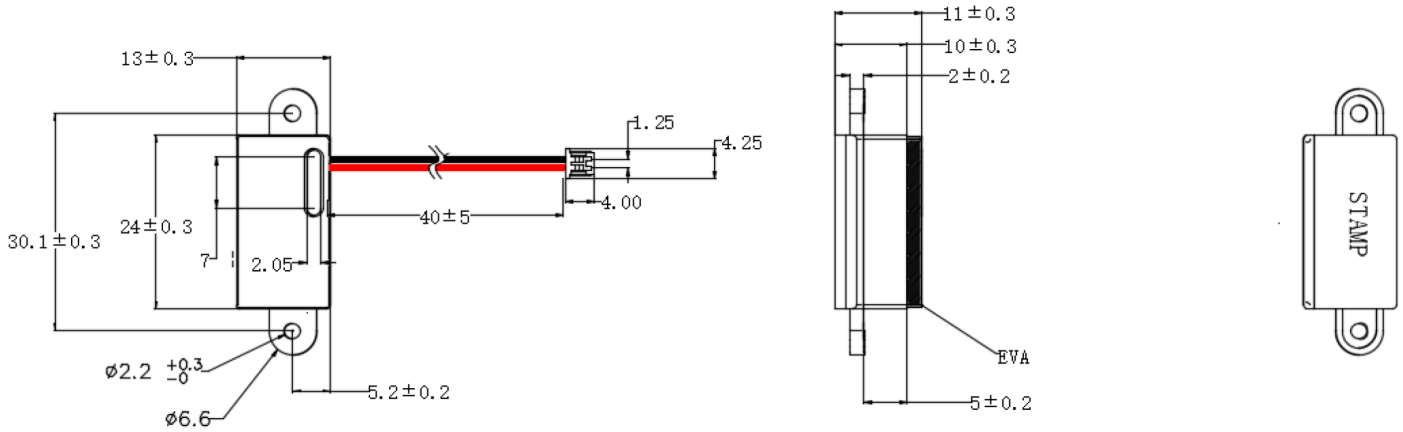

MODEL: CES-231210-18PM | **DESCRIPTION:** SPEAKER**FEATURES**

- 8 ohm rated impedance
- 1.0 W rated power
- panel mount

**SPECIFICATIONS**

parameter	conditions/description	min	typ	max	units
input power	max power: IEC-60268-5, filter 60 seconds on, 120 seconds off, 10 cycles (room temp)		1.0	1.5	W
impedance	at 2.0 kHz	6.8	8	9.2	Ω
resonant frequency (Fo)		680	850	1,020	Hz
frequency response		Fo		20,000	Hz
sound pressure level	at 1.0 W, 10 cm, avg at 2.0 kHz	89	92	95	dB
distortion	at 1.0 kHz, 1.0 W			10	%
buzz, rattle, etc.	must be normal at sine wave, frequency range			2.83	V
polarity	cone moves forward w/ positive dc current to "+" terminal				
dimensions	24.0 x 13.0 x 11.0				mm
magnet	Nd-Fe-B				
frame material	ABS				
cone material	PEEK				
terminal	wire leads with connector				
weight			3.1		g
operating temperature		-20		60	$^{\circ}\text{C}$
storage temperature		-30		70	$^{\circ}\text{C}$
RoHS	yes				

Notes: 1. All specifications measured at 15-35 $^{\circ}\text{C}$, humidity at 45-85%, under 86-106 kPa pressure, unless otherwise noted.

MECHANICAL DRAWING

units: mm
tolerance: ± 0.3 mm

wire: UL1571 30 AWG
internal speaker: CMS-20103-078SP
connector: Molex 51021-0200 or equivalent; P=1.25

RESPONSE CURVES

Frequency Response Curve

Total Harmonic Distortion Curve

PACKAGING

units: mm

Tray Size: 290 x 220 mm
 Tray QTY: 100 pcs per tray
 Carton Size: 310 x 240 x 270 mm
 Carton QTY: 2,500 pcs per carton