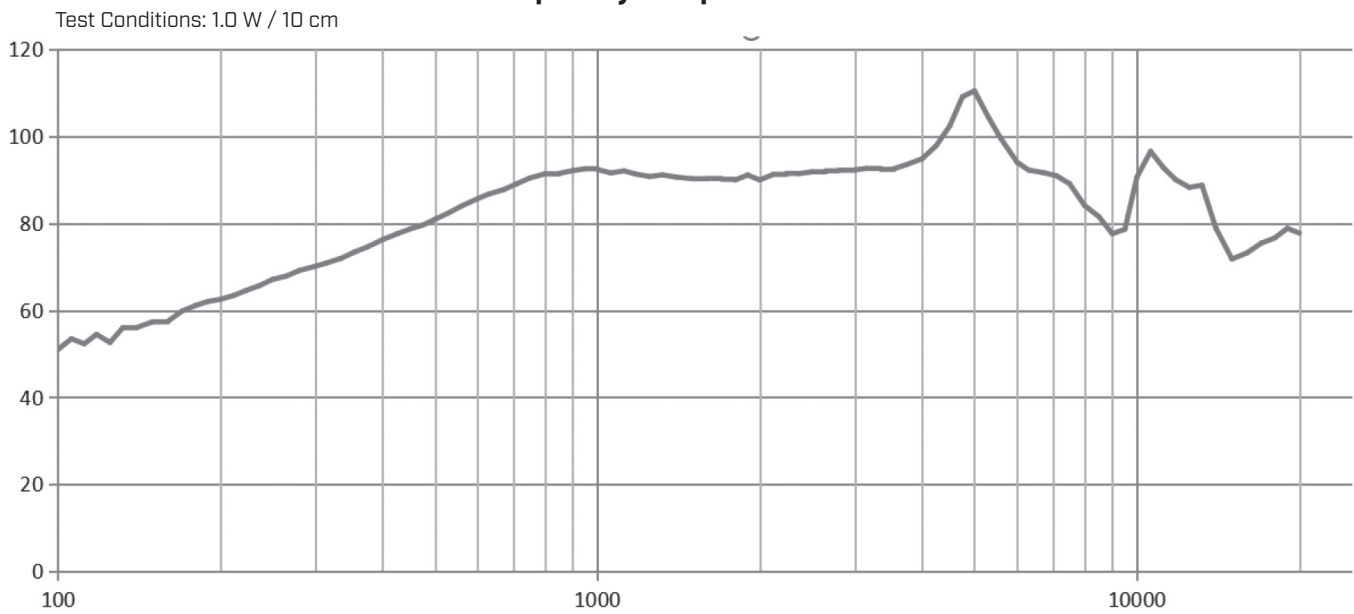

RESPONSE CURVES

Frequency Response Curve