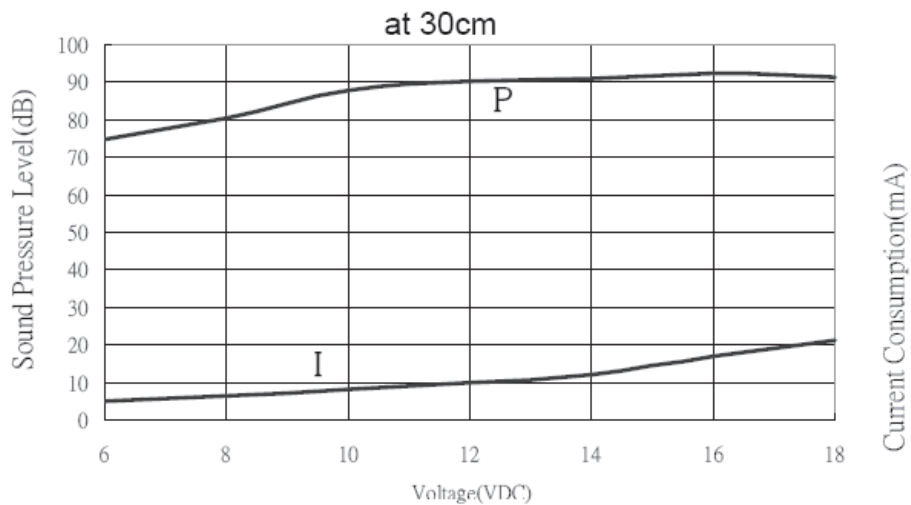

PERFORMANCE CURVES

P: Voltage vs. Sound Pressure Level

I: Voltage vs. Current Consumption