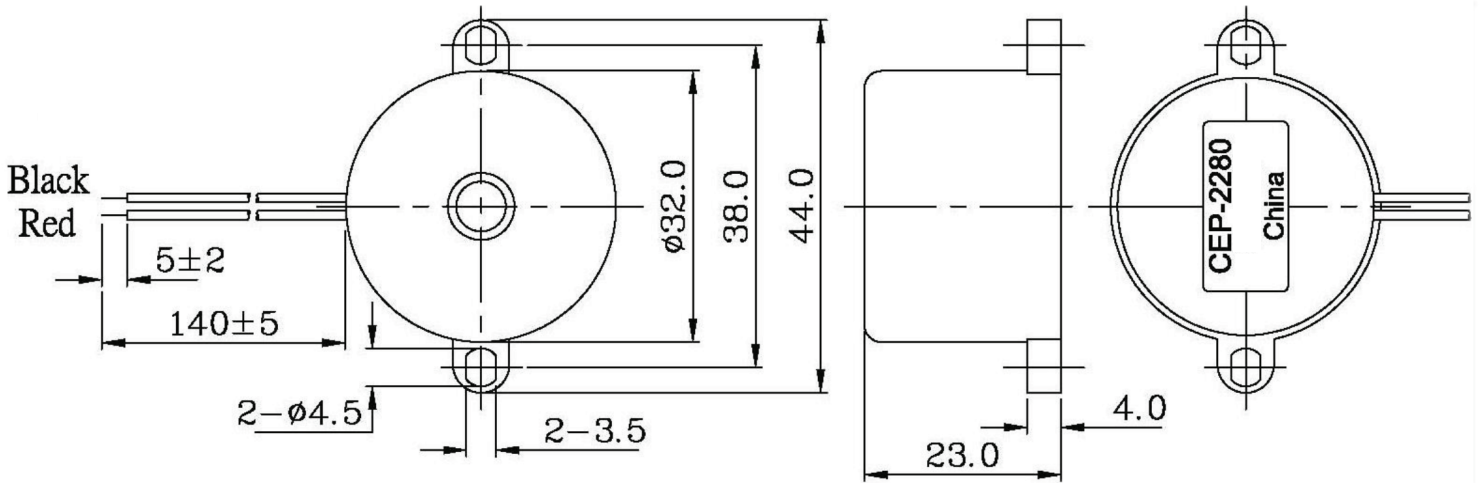

MODEL: CEP-2280 | **DESCRIPTION:** PIEZO BUZZER INDICATOR**FEATURES**

- wire leads with panel-mount tabs
- 12 Vdc rating
- modulating tones

**SPECIFICATIONS**

parameter	conditions/description	min	typ	max	units
rated voltage			12		Vdc
operating voltage		6		18	Vdc
current consumption	at rated voltage			17	mA
rated frequency		2,500		3,800	Hz
sound pressure level	at 30 cm, rated voltage	88			dB
tone	modulating tones				
dimensions	Ø32.0 x 23.0				mm
weight				13.20	g
material	ABS UL94 1/16" HB (black)				
terminal	wire leads				
operating temperature		-20		60	°C
storage temperature		-30		70	°C
RoHS	yes				

Notes: 1. All specifications measured at 5-35°C, humidity at 45-85%, under 86-106kPa pressure, unless otherwise noted.

MECHANICAL DRAWING

units: mm

tolerance: ±0.5 mm

wire: UL1095 LF 28AWG

PERFORMANCE CURVES