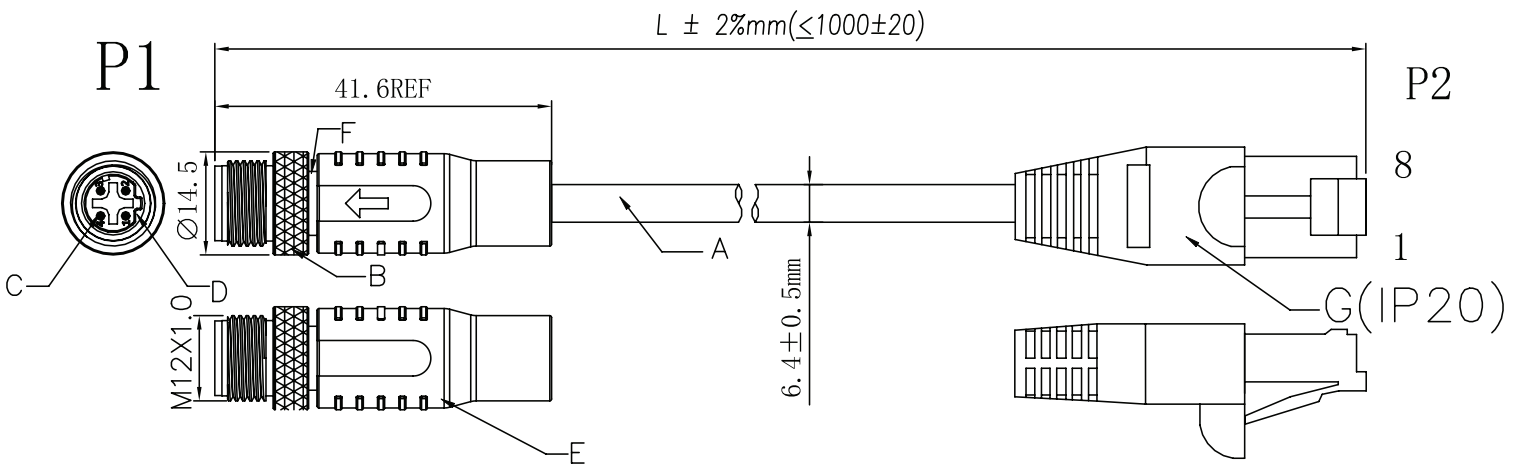

### FEATURES

- M12 molded male cable connector
- D code
- straight
- IP67
- 0.5, 1, 2, 3, & 5 meter length options

### PART NUMBER KEY

**CDM1275 - 04D - 01MST - XXX - RJ45 - 67**

Base Number

Cable Length:

05M = 0.5 m  
1M = 1 m  
2M = 2 m  
3M = 3 m  
5M = 5 m

## MECHANICAL DRAWING

units: mm  
 tolerance:  
 0.5<X≤6.0: ±0.1 mm  
 6.0<X≤30.0: ±0.2 mm  
 unless otherwise noted

ITEM	DESCRIPTION	MATERIAL	PLATING/COLOR
A	cable	CAT5 (100 Mbps), UL20549, 26 AWG PUR jacket	
B	M12X1.0 screw	brass	nickel
C	terminals; male	brass	gold
D	housing; male	PA66 (UL94V-0)	black
E	overmold	UL20549 PUR	black
F	shield pipe	brass	nickel
G	connector	RJ45 8PIN shield shell	black