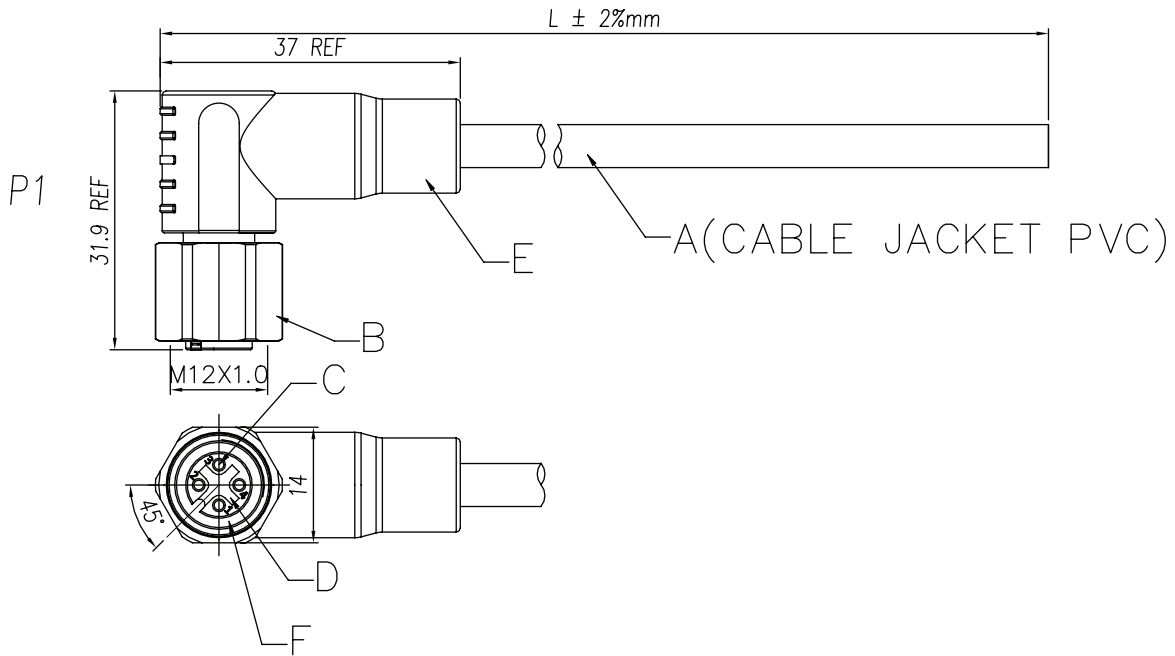

SERIES: CDM1237 | **DESCRIPTION:** M12 CABLE

- M12 molded female cable connector
- A code
- right-angle
- IP67
- 1, 2, & 3 meter length options

SPECIFICATIONS

parameter	conditions/description	min	typ	max	units
rated voltage	3 & 4 pole models			250	V
	5 pole model			60	V
	8 & 12 pole models			30	V
rated current	3, 4, & 5 pole models			4	A
	8 pole model			2	A
	12 pole model			1.5	A
withstanding voltage	for 1 minute		1,500		Vac
contact resistance				10	mΩ
insulation resistance	at 500 Vdc for 1 minute	100			MΩ
insertion/withdrawal force		0.3		3.0	kgf
operating temperature		-25		80	°C
life		100			cycles
safety approvals	compliant with IEC61076-2-101				
flammability rating	see material table				
RoHS	yes				
IP level	IP67 (in mated condition)				

PART NUMBER KEY

MECHANICAL DRAWING

units: mm
 tolerance:
 0.5<X≤6.0: ±0.1 mm
 6.0<X≤30.0: ±0.2 mm
 unless otherwise noted

ITEM	DESCRIPTION	MATERIAL	PLATING/COLOR
A	cable	UL 2464 PVC	black
B	M12x1.0 nut	stainless steel	
C	terminals; female	brass	gold
D	housing; female	PA66 [UL94V-0]	black
E	overmold	TPU [UL94HB]	black
F	o-ring	FKM	green

No. of Poles		3	4	5	8	12
A-Coding						
Pin#	Cable	22 AWG X 3C OD: Ø4.5 mm	22 AWG X 4C OD: Ø5.0 mm	22 AWG X 5C OD: Ø5.5 mm	24 AWG X 8C OD: Ø5.5 mm	26 AWG X 12C OD: Ø6.2 mm
1		brown	brown	brown	white	brown
2		---	white	white	brown	blue
3		blue	blue	blue	green	white
4		black	black	black	yellow	green
5		---	---	gray	gray	pink
6		---	---	---	pink	yellow
7		---	---	---	blue	black
8		---	---	---	red	gray
9		---	---	---	---	red
10		---	---	---	---	violet
11		---	---	---	---	gray/pink
12		---	---	---	---	red/blue