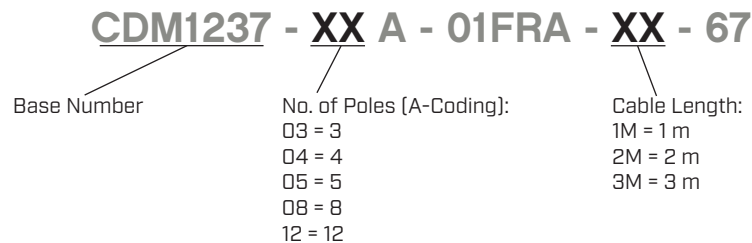

SERIES: CDM1237 | **DESCRIPTION:** M12 CABLE

- M12 molded female cable connector
- A code
- right-angle
- IP67
- 1, 2, & 3 meter length options

SPECIFICATIONS

parameter	conditions/description	min	typ	max	units
rated voltage	3 & 4 pole models			250	V
	5 pole model			60	V
	8 & 12 pole models			30	V
rated current	3, 4, & 5 pole models			4	A
	8 pole model			2	A
	12 pole model			1.5	A
withstanding voltage	for 1 minute		1,500		Vac
contact resistance				10	mΩ
insulation resistance	at 500 Vdc for 1 minute	100			MΩ
insertion/withdrawal force		0.3		3.0	kgf
operating temperature		-25		80	°C
life		100			cycles
safety approvals	compliant with IEC61076-2-101				
flammability rating	see material table				
RoHS	yes				
IP level	IP67 (in mated condition)				

PART NUMBER KEY

MECHANICAL DRAWING

units: mm
 tolerance:
 0.5<X≤6.0: ±0.1 mm
 6.0<X≤30.0: ±0.2 mm
 unless otherwise noted

ITEM	DESCRIPTION	MATERIAL	PLATING/COLOR
A	cable	UL 2464 PVC	black
B	M12x1.0 nut	stainless steel	
C	terminals; female	brass	gold
D	housing; female	PA66 [UL94V-0]	black
E	overmold	TPU [UL94HB]	black
F	o-ring	FKM	green

No. of Poles		3	4	5	8	12
A-Coding						
Pin#	Cable	22 AWG X 3C OD: Ø4.5 mm	22 AWG X 4C OD: Ø5.0 mm	22 AWG X 5C OD: Ø5.5 mm	24 AWG X 8C OD: Ø5.5 mm	26 AWG X 12C OD: Ø6.2 mm
1		brown	brown	brown	white	brown
2		---	white	white	brown	blue
3		blue	blue	blue	green	white
4		black	black	black	yellow	green
5		---	---	gray	gray	pink
6		---	---	---	pink	yellow
7		---	---	---	blue	black
8		---	---	---	red	gray
9		---	---	---	---	red
10		---	---	---	---	violet
11		---	---	---	---	gray/pink
12		---	---	---	---	red/blue