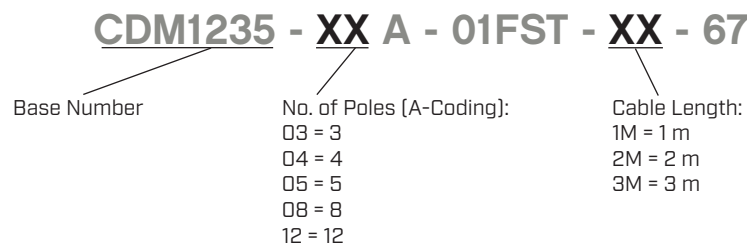

**SERIES:** CDM1235 | **DESCRIPTION:** M12 CABLE

**FEATURES**

- M12 molded female cable connector
- A code
- straight
- IP67
- 1, 2, & 3 meter length options

**SPECIFICATIONS**

parameter	conditions/description	min	typ	max	units
rated voltage	3 & 4 pole models			250	V
	5 pole model			60	V
	8 & 12 pole models			30	V
rated current	3, 4, & 5 pole models			4	A
	8 pole model			2	A
	12 pole model			1.5	A
withstanding voltage	for 1 minute		1,500		Vac
contact resistance				10	mΩ
insulation resistance	at 500 Vdc for 1 minute	100			MΩ
insertion/withdrawal force		0.3		3.0	kgf
operating temperature		-25		80	°C
life		100			cycles
safety approvals	compliant with IEC61076-2-101				
flammability rating	see material table				
RoHS	yes				
IP level	IP67 (in mated condition)				

**PART NUMBER KEY**

## MECHANICAL DRAWING

units: mm  
 tolerance:  
 0.5<X≤6.0: ±0.1 mm  
 6.0<X≤30.0: ±0.2 mm  
 unless otherwise noted

ITEM	DESCRIPTION	MATERIAL	PLATING/COLOR
A	cable	UL 2464 PVC	black
B	M12x1.0 nut	stainless steel	
C	terminals; female	brass	gold
D	housing; female	PA66 [UL94V-0]	black
E	overmold	TPU [UL94HB]	black
F	o-ring	FKM	green

No. of Poles		3	4	5	8	12
A-Coding						
Pin#	Cable	22 AWG X 3C OD: Ø4.5 mm	22 AWG X 4C OD: Ø5.0 mm	22 AWG X 5C OD: Ø5.5 mm	24 AWG X 8C OD: Ø5.5 mm	26 AWG X 12C OD: Ø6.2 mm
1		brown	brown	brown	white	brown
2		---	white	white	brown	blue
3		blue	blue	blue	green	white
4		black	black	black	yellow	green
5		---	---	gray	gray	pink
6		---	---	---	pink	yellow
7		---	---	---	blue	black
8		---	---	---	red	gray
9		---	---	---	---	red
10		---	---	---	---	violet
11		---	---	---	---	gray/pink
12		---	---	---	---	red/blue