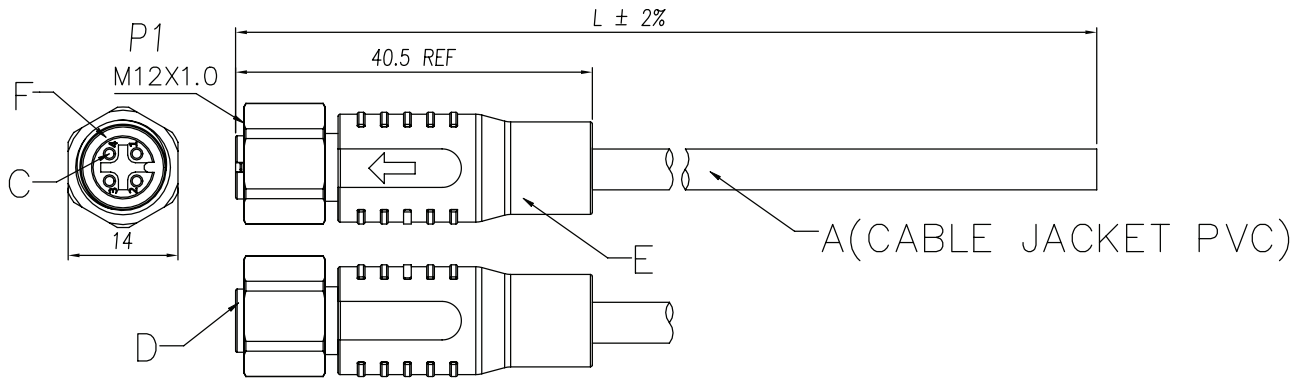

**SERIES:** CDM1235 | **DESCRIPTION:** M12 CABLE

**FEATURES**

- M12 molded female cable connector
- A code
- straight
- IP67
- 1, 2, & 3 meter length options

**SPECIFICATIONS**

parameter	conditions/description	min	typ	max	units
rated voltage	3 & 4 pole models			250	V
	5 pole model			60	V
	8 & 12 pole models			30	V
rated current	3, 4, & 5 pole models			4	A
	8 pole model			2	A
	12 pole model			1.5	A
withstanding voltage	for 1 minute		1,500		Vac
contact resistance				10	mΩ
insulation resistance	at 500 Vdc for 1 minute	100			MΩ
insertion/withdrawal force		0.3		3.0	kgf
operating temperature		-25		80	°C
life		100			cycles
safety approvals	compliant with IEC61076-2-101				
flammability rating	see material table				
RoHS	yes				
IP level	IP67 (in mated condition)				

**PART NUMBER KEY**

## MECHANICAL DRAWING

units: mm  
 tolerance:  
 0.5<X≤6.0: ±0.1 mm  
 6.0<X≤30.0: ±0.2 mm  
 unless otherwise noted

ITEM	DESCRIPTION	MATERIAL	PLATING/COLOR
A	cable	UL 2464 PVC	black
B	M12x1.0 nut	stainless steel	
C	terminals; female	brass	gold
D	housing; female	PA66 [UL94V-0]	black
E	overmold	TPU [UL94HB]	black
F	o-ring	FKM	green

No. of Poles		3	4	5	8	12
A-Coding						
Pin#	Cable	22 AWG X 3C OD: Ø4.5 mm	22 AWG X 4C OD: Ø5.0 mm	22 AWG X 5C OD: Ø5.5 mm	24 AWG X 8C OD: Ø5.5 mm	26 AWG X 12C OD: Ø6.2 mm
1		brown	brown	brown	white	brown
2		---	white	white	brown	blue
3		blue	blue	blue	green	white
4		black	black	black	yellow	green
5		---	---	gray	gray	pink
6		---	---	---	pink	yellow
7		---	---	---	blue	black
8		---	---	---	red	gray
9		---	---	---	---	red
10		---	---	---	---	violet
11		---	---	---	---	gray/pink
12		---	---	---	---	red/blue