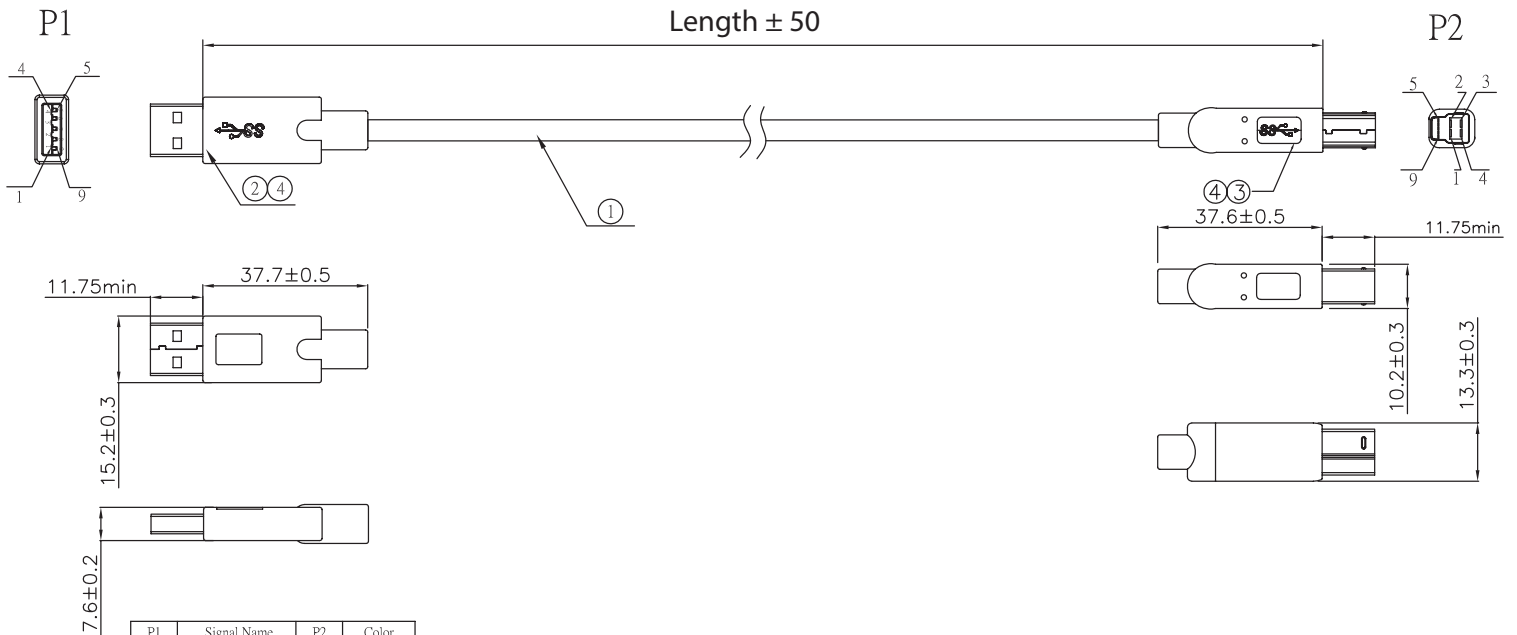

SERIES: CBL-UA3-UB3 | **DESCRIPTION:** USB CABLE

FEATURES

- type A male to type B male
- USB 3.2 Gen 1
- available in 0.5, 1, 1.5, 2.0 m lengths
- PVC or TPE jacket material
- black, white, and gray color options

SPECIFICATIONS

parameter	conditions/description	min	typ	max	units
USB standard	USB 3.2 Gen 1				
rated voltage			30		Vdc
rated current				1.5	A
conductor resistance				3	Ω
insulation resistance	at 200 Vdc	10			M Ω
operating temperature		-20		80	$^{\circ}$ C
flammability rating	see material table				
RoHS	yes				

PART NUMBER KEY

MECHANICAL DRAWING

units: mm
 tolerance:
 $X \leq 30$: ± 1.5 mm
 $31 < X \leq 100$: ± 2.0 mm
 unless otherwise noted

ITEM	DESCRIPTION
1	cable (PVC version) UL2725 [#28*1P+D+A+HM]*2+#28 *1P+AL+#24*2C+FAEB(TC65%) PVC; Black OD=5.5±0.15 mm; 30 V (UL94VW-1)
1	cable (TPE version) [#28*1P+D+A+HM]*2+#28 *1P+AL+#24*2C+FAEB(TC65%) TPE; Black OD=5.5±0.15 mm; 30 V (UL94V-0)
2	connector 1 USB 3.2 Gen 1 type A; Color: Blue; Contact: gold plated; Shell: Sn plated
3	connector 2 USB 3.2 Gen 1 type B; Color: Blue; Contact: gold plated; Shell: Sn plated
4	overmold PVC 45P or TPE (UL94V-0)

PACKAGING

units: mm

Carton Size: 546 x 355 x 186 mm
Carton QTY:
0.5 m length models: 200 pcs/carton
1.0 m length models: 150 pcs/carton
1.5 m length models: 150 pcs/carton
2.0 m length models: 100 pcs/carton