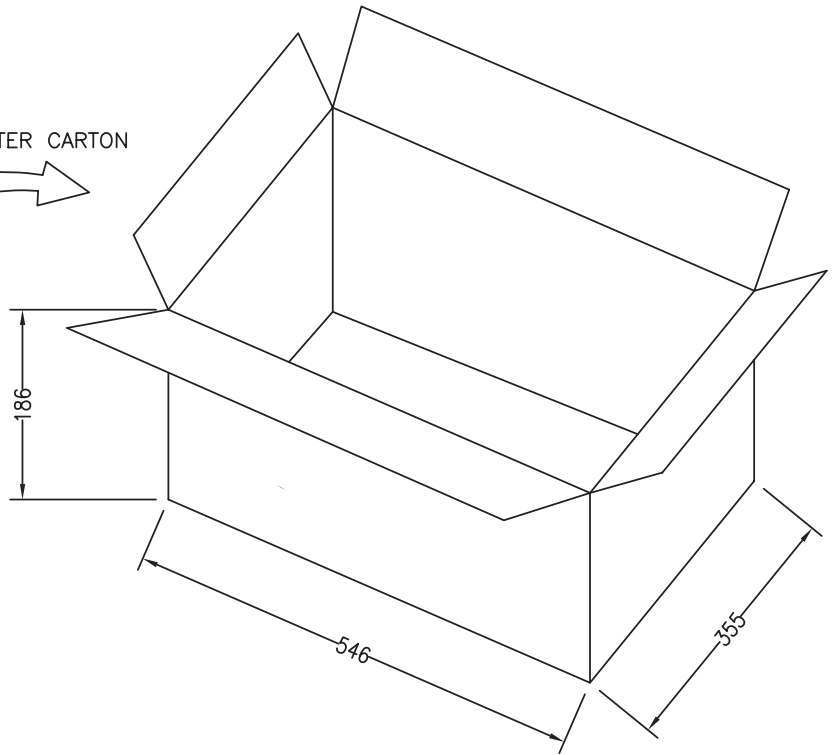

100PCS/OUTER CARTON