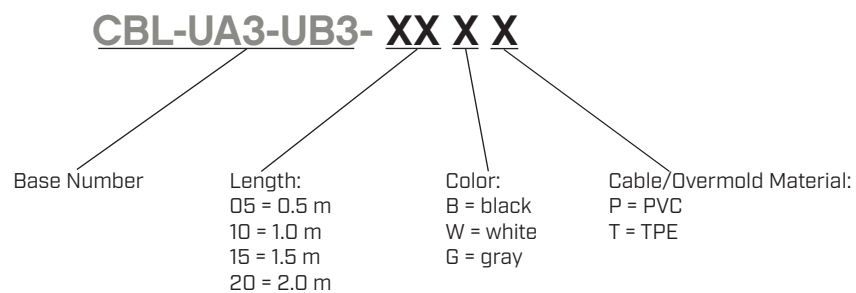

PART NUMBER KEY