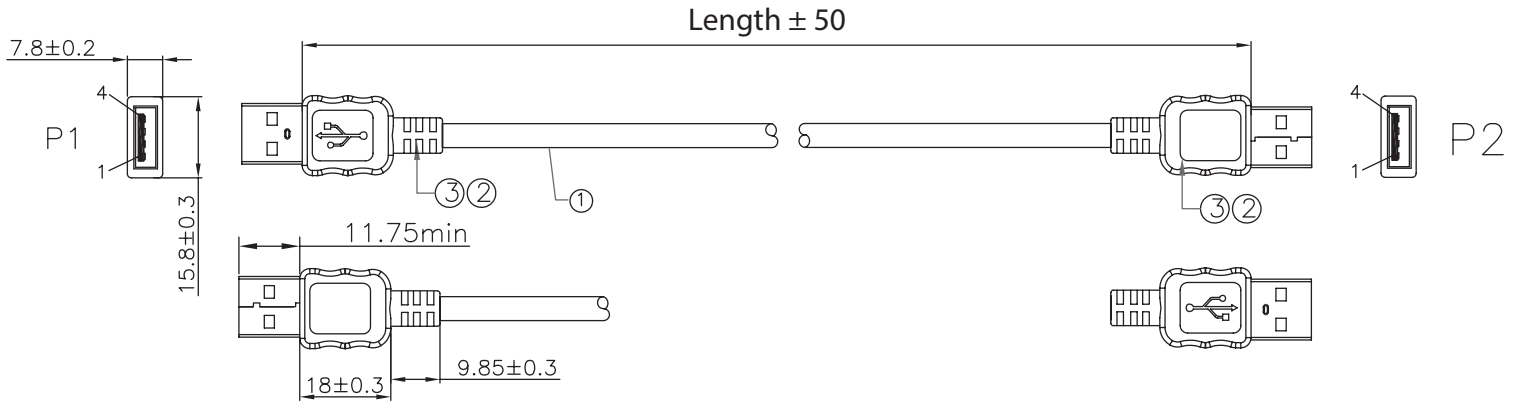

## MECHANICAL DRAWING

units: mm  
 tolerance:  
 $X \leq 30$ :  $\pm 1.5$  mm  
 $31 < X \leq 100$ :  $\pm 2.0$  mm  
 unless otherwise noted

ITEM	DESCRIPTION
1	cable (PVC version) UL2725 [#28*1P+#24*2C+ AEB(65%) Jacket PVC; Black OD=4.7±0.2 mm; 30 V (UL94VW-1)
1	cable (TPE version) [#28*1P+#24*2C+ AEB(65%) Jacket TPE; Black OD=4.7±0.2 mm; 30 V (UL94V-0)
2	connector 1 USB 2.0 A/M; Color: White; Contact: gold flash; Shell: Ni plated
3	connector 2 USB 2.0 A/M; Color: White; Contact: gold flash; Shell: Ni plated
4	overmold PVC 45P or TPE (UL94V-0)

## PACKAGING

units: mm

Carton Size: 546 x 355 x 186 mm  
Carton QTY:  
0.5 m length models: 200 pcs/carton  
1.0 m length models: 150 pcs/carton  
1.5 m length models: 150 pcs/carton  
2.0 m length models: 100 pcs/carton