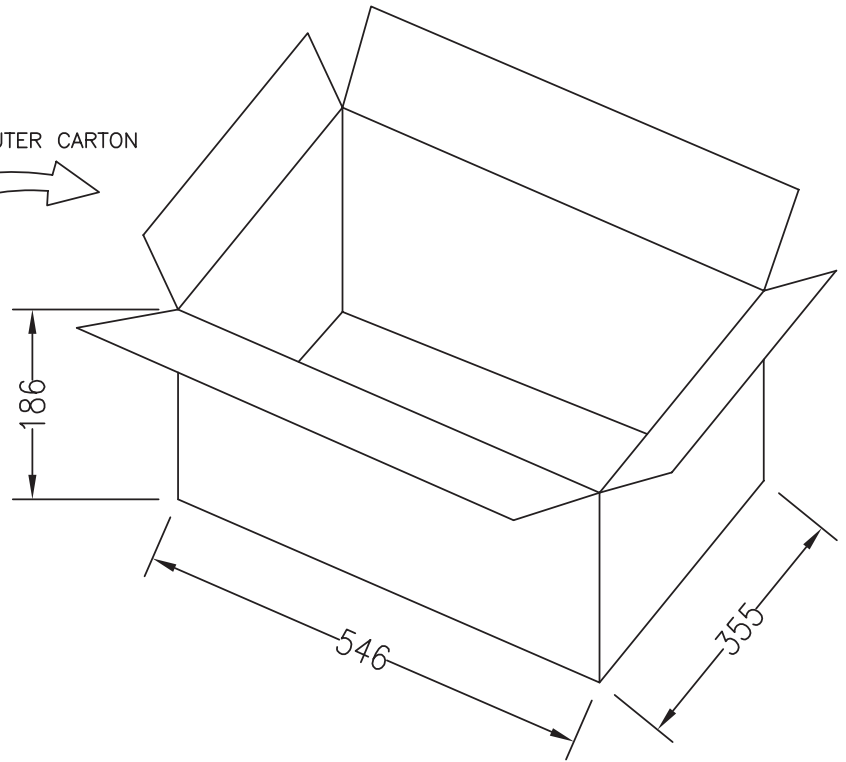

100PCS/OUTER CARTON