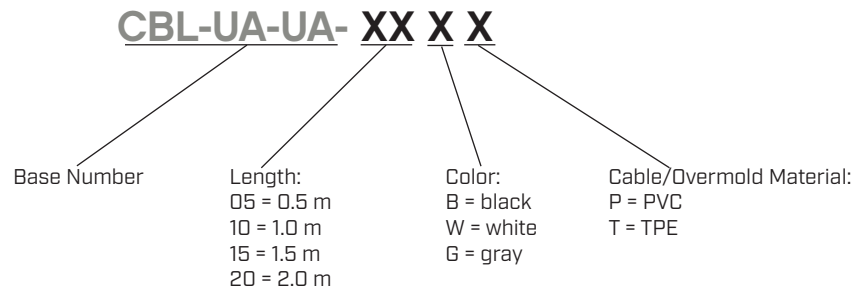

PART NUMBER KEY