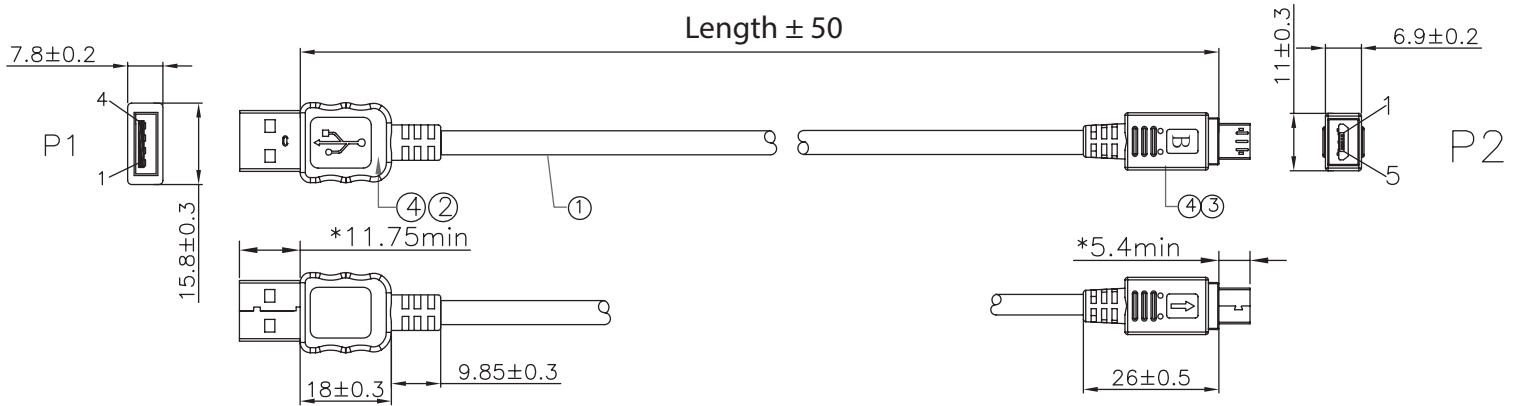

**SPECIFICATIONS**

parameter	conditions/description	min	typ	max	units
rated voltage			30		Vdc
rated current				1	A
conductor resistance				3	$\Omega$
insulation resistance	at 300 Vdc	20			M $\Omega$
operating temperature		-20		80	$^{\circ}$ C
flammability rating	see material table				
RoHS	yes				

## MECHANICAL DRAWING

units: mm  
 tolerance:  
 $X \leq 30$ :  $\pm 1.5$  mm  
 $31 < X \leq 100$ :  $\pm 2.0$  mm  
 unless otherwise noted

ITEM	DESCRIPTION
1	cable (PVC version) UL2725 [#28*1P+#24*2C +AEB(65%) Jacket PVC; Black OD=4.7±0.2 mm; 30 V (UL94VW-1)
1	cable (TPE version) [#28*1P+#24*2C +AEB(65%) Jacket TPE; Black OD=4.7±0.2 mm; 30 V (UL94V-0)
2	connector 1 USB A/M; Color: White; Contact: gold flash; Shell: Ni plated
3	connector 2 USB micro Type B; Color: Black; Contact: gold flash; Shell: Ni plated
4	overmold PVC 45P or TPE (UL94V-0)

## PACKAGING

units: mm

Carton Size: 546 x 355 x 186 mm

Carton QTY:

0.5 m length models: 200 pcs/carton

1.0 m length models: 150 pcs/carton

1.5 m length models: 150 pcs/carton

2.0 m length models: 100 pcs/carton