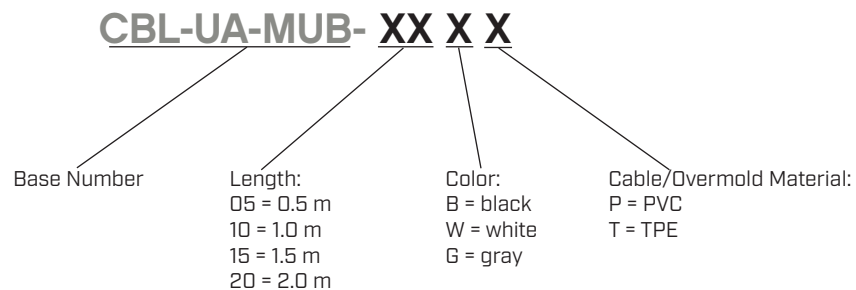

PART NUMBER KEY