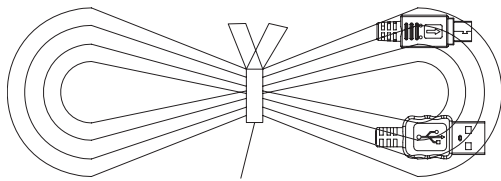

1PCS/PE BAG

100PCS/OUTER CARTON