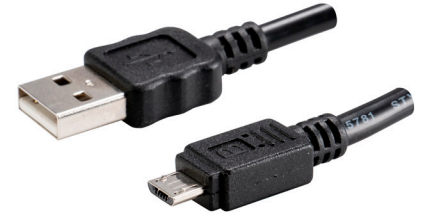

**SERIES:** CBL-UA-MUB | **DESCRIPTION:** USB CABLE

**FEATURES**

- type A male to micro B male
- USB 2.0
- available in 0.5, 1, 1.5, 2.0 m lengths
- PVC or TPE jacket material
- black, white, and gray color options

**SPECIFICATIONS**

parameter	conditions/description	min	typ	max	units
rated voltage			30		Vdc
rated current				1	A
conductor resistance				3	$\Omega$
insulation resistance	at 300 Vdc	20			M $\Omega$
operating temperature		-20		80	$^{\circ}$ C
flammability rating	see material table				
RoHS	yes				

## MECHANICAL DRAWING

units: mm  
 tolerance:  
 $X \leq 30$ :  $\pm 1.5$  mm  
 $31 < X \leq 100$ :  $\pm 2.0$  mm  
 unless otherwise noted

ITEM	DESCRIPTION
1	cable (PVC version) UL2725 [#28*1P+#24*2C +AEB(65%) Jacket PVC; Black OD=4.7±0.2 mm; 30 V (UL94VW-1)
1	cable (TPE version) [#28*1P+#24*2C +AEB(65%) Jacket TPE; Black OD=4.7±0.2 mm; 30 V (UL94V-0)
2	connector 1 USB A/M; Color: White; Contact: gold flash; Shell: Ni plated
3	connector 2 USB micro Type B; Color: Black; Contact: gold flash; Shell: Ni plated
4	overmold PVC 45P or TPE (UL94V-0)