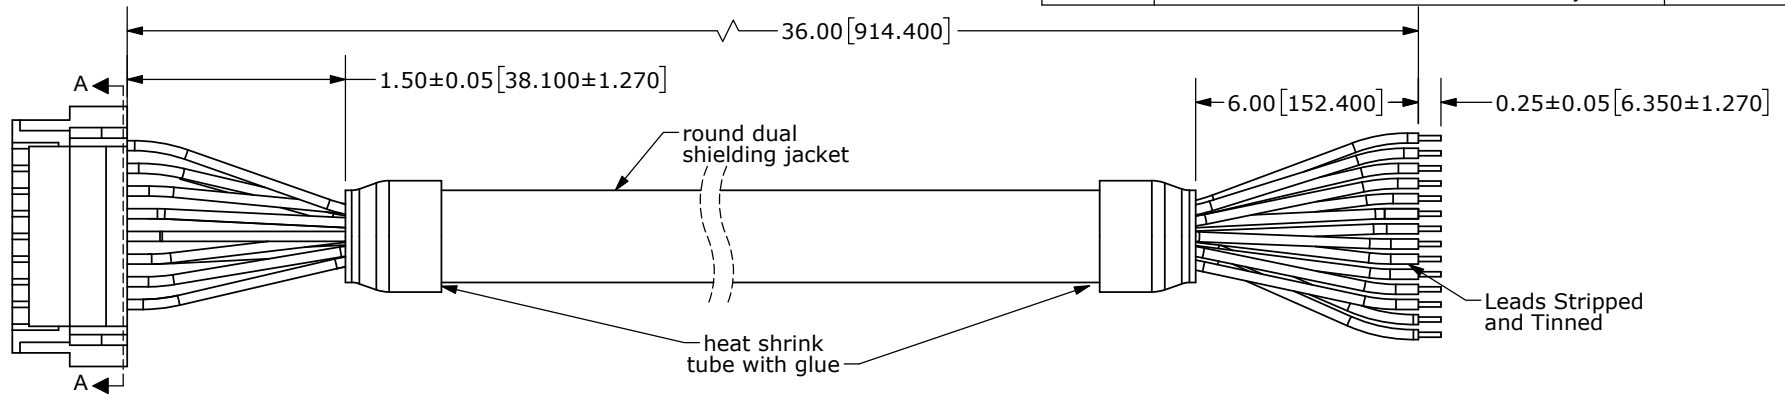

Additional Resources: [Product Page](#)

REV.	DESCRIPTION	DATE
A	NEW DRAWING	6/27/2019
B	brand update	4/13/2020
C	CUI Devices rebranded to Same Sky	09/12/2024

SECTION A-A
SCALE 3 : 1
(Back of Connector Housing)

Connector Pinout			
#	Function	Color	
		Primary	Stripe
1	RX_ENC+	Not Populated	
2	TX_ENC+	Not Populated	
3	U+	Brown	Red
4	GND	Green	Red
5	W+	Orange	Red
6	+5V	Red	Green
7	V+	Blue	Red
8	A+	Brown	White
9	A-	White	Brown
10	B+	Green	White
11	B-	White	Green
12	Z+	Blue	White
13	Z-	White	Blue
14	MCLR	Not Populated	
15	W-	Red	Orange
16	V-	Red	Blue
17	U-	Red	Brown
18	Case_GND	Not Populated	

TOLERANCE:
±0.2" UNLESS OTHERWISE
SPECIFIED

same sky

6405 SW Rosewood St, Suite C
Lake Oswego, OR 97035
Phone: 877-323-3576

Website: www.sameskydevices.com

ITEM NO: 977-7287R		REV: C
PART NO: AMT-18C-3-036	UNITS: INCHES[MM]	
DRAWN BY: RDS	APPROVED BY:	SCALE: 2:1

	Part	QTY	Part#
1	Cable	1	Consolidated 5985-CL or EQV.
2	Connector	1	JST ZPDR-18V-S
3	Crimp Pins	14	JST SZPD-002T-P0.3

PC FILE NAME:
AMT-18C-3-036

COPYRIGHT 2024 BY SAME SKY