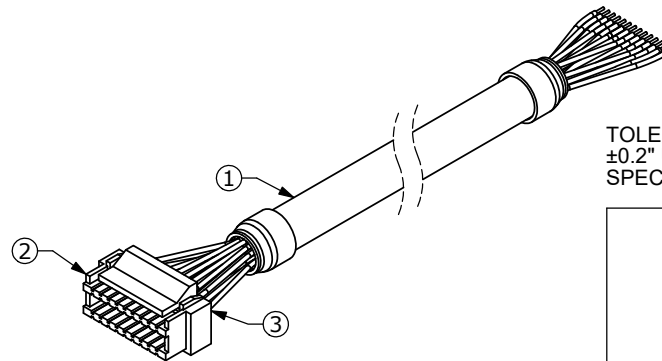

Additional Resources: [Product Page](#)

REV.	DESCRIPTION	DATE
A	NEW DRAWING	6/27/2019
B	brand update	4/13/2020
C	CUI Devices rebranded to Same Sky	09/12/2024

SECTION A-A
SCALE 3 : 1
(Back of Connector Housing)

Connector Pinout			
#	Function	Color	
		Primary	Stripe
1	RX_ENC+	Not Populated	
2	TX_ENC+	Not Populated	
3	U+	Brown	Red
4	GND	Green	Red
5	W+	Orange	Red
6	+5V	Red	Green
7	V+	Blue	Red
8	A+	Brown	White
9	A-	White	Brown
10	B+	Green	White
11	B-	White	Green
12	Z+	Blue	White
13	Z-	White	Blue
14	MCLR	Not Populated	
15	W-	Red	Orange
16	V-	Red	Blue
17	U-	Red	Brown
18	Case_GND	Not Populated	

	Part	QTY	Part#
1	Cable	1	Consolidated 5985-CL or EQV.
2	Connector	1	JST ZPDR-18V-S
3	Crimp Pins	14	JST SZPD-002T-P0.3

PC FILE NAME:
AMT-18C-3-036

COPYRIGHT 2024 BY SAME SKY