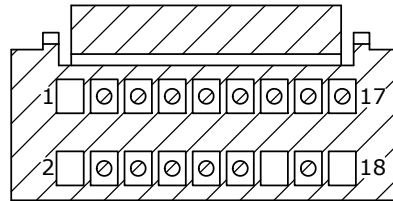

Additional Resources: [Product Page](#)

REV.	DESCRIPTION	DATE
A	NEW DRAWING	6/27/2019
B	brand update	4/13/2020
C	CUI Devices rebranded to Same Sky	09/12/2024

SECTION A-A
SCALE 3 : 1
(Back of Connector Housing)

Connector Pinout			
#	Function	Color	
		Primary	Stripe
1	RX_ENC+	Not Populated	
2	TX_ENC+	Not Populated	
3	U+	Brown	Red
4	GND	Green	Red
5	W+	Orange	Red
6	+5V	Red	Green
7	V+	Blue	Red
8	A+	Brown	White
9	A-	White	Brown
10	B+	Green	White
11	B-	White	Green
12	Z+	Blue	White
13	Z-	White	Blue
14	MCLR	Not Populated	
15	W-	Red	Orange
16	V-	Red	Blue
17	U-	Red	Brown
18	Case_GND	Not Populated	