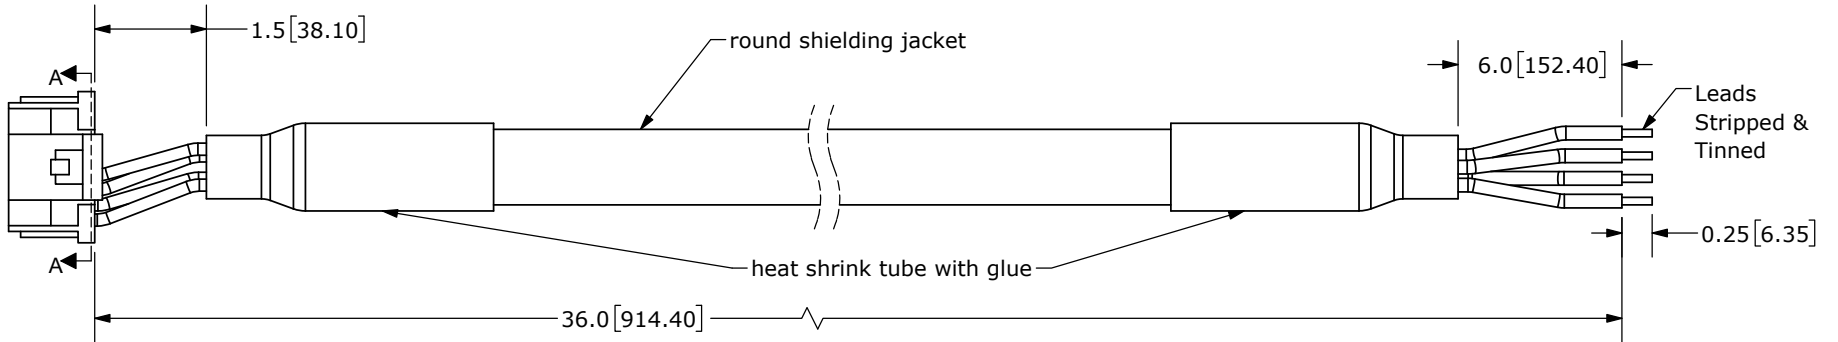

Additional Resources: [Product Page](#)

REV.	DESCRIPTION	DATE
A	INITIAL RELEASE	08/18/2020
B	CUI DEVICES REBRANDED TO SAME SKY	09/12/2024

SECTION A-A  
SCALE 4 : 1

Connector Pinout			
#	Function	Color	
		Primary	Stripe
1	+5 V	Orange	White
2	GND	White	Orange
3	A	White	Blue
4	B	Blue	White
5	Not Populated		
6	Not Populated		
7	Not Populated		
8	Not Populated		

TOLERANCE:  
±0.2" UNLESS OTHERWISE  
SPECIFIED

**same sky**

6405 SW Rosewood St, Suite C  
Lake Oswego, OR 97035  
Phone: 877-323-3576

Website: [www.sameskydevices.com](http://www.sameskydevices.com)

ITEM NO: 977-7244R		REV: B
PART NO: AMT-08C-2-036	UNITS: INCHES[MM]	
DRAWN BY: RDS	APPROVED BY:	SCALE: 2:1

	Part	QTY	Part#
1	Cable	1	Belden 8133 or EQV.
2	Connector	1	JST NSHR-08V-S
3	Crimp Pins	4	JST SSSL-003T-P0.2

PC FILE NAME:  
AMT-08C-2-036

COPYRIGHT 2024 BY SAME SKY