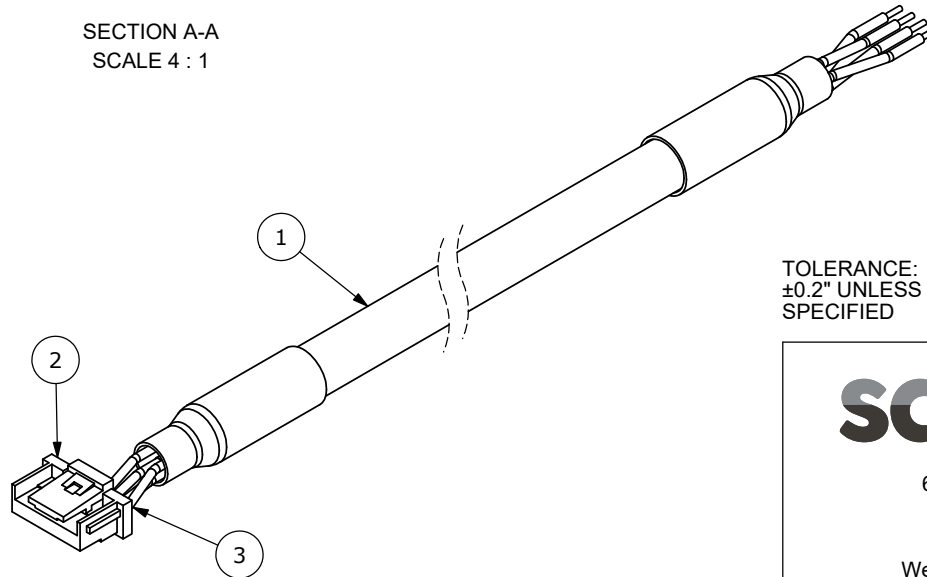

Additional Resources: [Product Page](#)

REV.	DESCRIPTION	DATE
A	INITIAL RELEASE	08/18/2020
B	CUI DEVICES REBRANDED TO SAME SKY	09/12/2024

SECTION A-A  
SCALE 4 : 1

Connector Pinout			
#	Function	Color	
		Primary	Stripe
1	+5 V	Orange	White
2	GND	White	Orange
3	A	White	Blue
4	B	Blue	White
5	Not Populated		
6	Not Populated		
7	Not Populated		
8	Not Populated		

TOLERANCE:  
±0.2" UNLESS OTHERWISE  
SPECIFIED

**same sky**

6405 SW Rosewood St, Suite C  
Lake Oswego, OR 97035  
Phone: 877-323-3576

Website: [www.sameskydevices.com](http://www.sameskydevices.com)

ITEM NO: 977-7244R		REV: B
PART NO: AMT-08C-2-036	UNITS: INCHES[MM]	
DRAWN BY: RDS	APPROVED BY:	SCALE: 2:1

	Part	QTY	Part#
1	Cable	1	Belden 8133 or EQV.
2	Connector	1	JST NSHR-08V-S
3	Crimp Pins	4	JST SSSL-003T-P0.2

PC FILE NAME:  
AMT-08C-2-036

COPYRIGHT 2024 BY SAME SKY