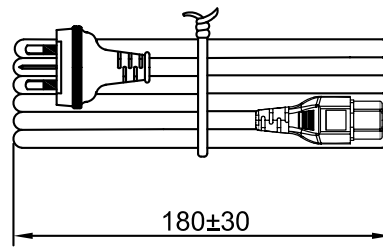

MODEL: AC9-DK | **DESCRIPTION:** 3 PRONG AC CORD, AUSTRALIA

MECHANICAL DRAWING

units: mm

WIRING COLOR:
E: Yellow/Green
N: Blue
L: Brown

REVISION HISTORY

rev.	description	date
1.0	initial release	03/01/2008
1.01	plug and connector update, safety marking placement update	09/17/2019
1.02	brand update	10/21/2020
1.03	logo, datasheet style update	04/04/2024
1.04	CUI Devices rebranded to Same Sky	09/12/2024