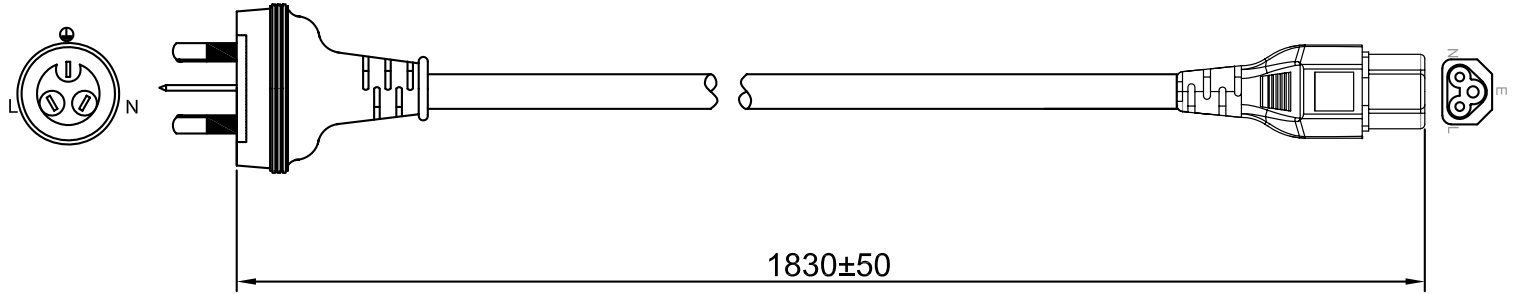

MODEL: AC9-DK | **DESCRIPTION:** 3 PRONG AC CORD, AUSTRALIA

MECHANICAL DRAWING

units: mm

WIRING COLOR:
E: Yellow/Green
N: Blue
L: Brown

REVISION HISTORY

rev.	description	date
1.0	initial release	03/01/2008
1.01	plug and connector update, safety marking placement update	09/17/2019
1.02	brand update	10/21/2020
1.03	logo, datasheet style update	04/04/2024
1.04	CUI Devices rebranded to Same Sky	09/12/2024