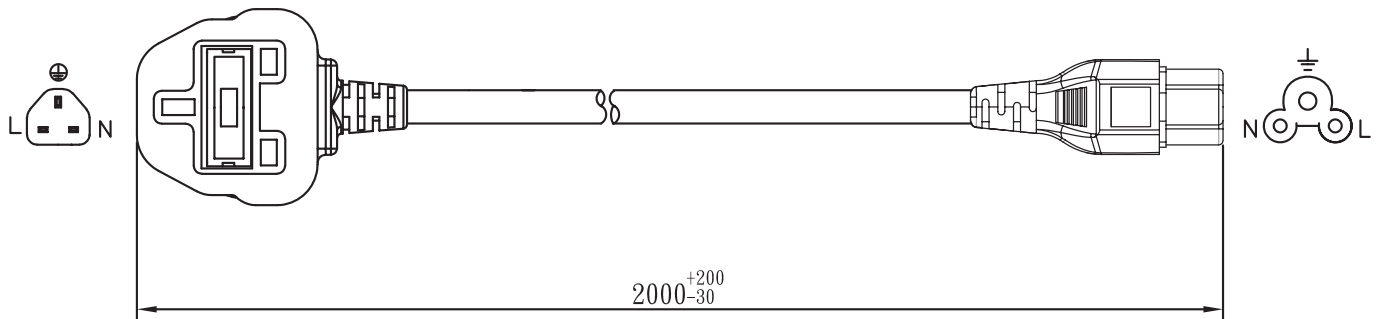

**MODEL:** AC8-DK | **DESCRIPTION:** 3 PRONG AC CORD, UNITED KINGDOM

**MECHANICAL DRAWING**

units: mm

FUSE COVER

250±10

WIRING COLOR:  
E: Yellow/Green  
N: Blue  
L: Brown