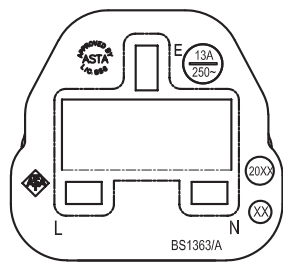

**MODEL:** AC8-DK | **DESCRIPTION:** 3 PRONG AC CORD, UNITED KINGDOM

**MECHANICAL DRAWING**

units: mm

FUSE COVER

250±10

WIRING COLOR:  
E: Yellow/Green  
N: Blue  
L: Brown