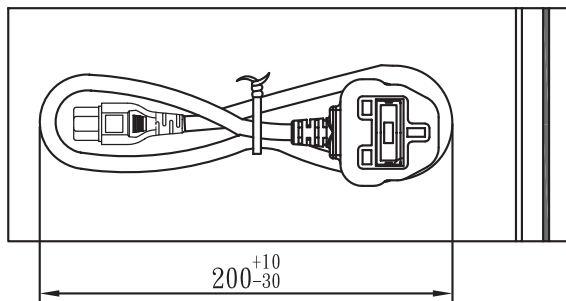

**MODEL:** AC8-DK | **DESCRIPTION:** 3 PRONG AC CORD, UNITED KINGDOM

**MECHANICAL DRAWING**

units: mm

FUSE COVER

250±10

WIRING COLOR:  
E: Yellow/Green  
N: Blue  
L: Brown