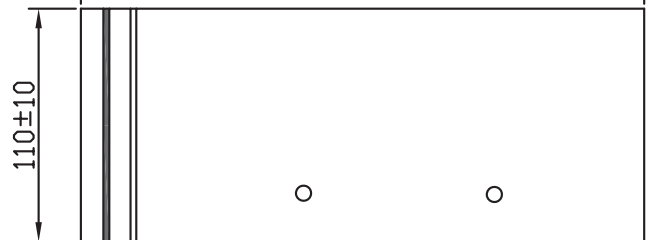

**MODEL:** AC8-DK | **DESCRIPTION:** 3 PRONG AC CORD, UNITED KINGDOM

**MECHANICAL DRAWING**

units: mm

FUSE COVER

250±10

WIRING COLOR:  
E: Yellow/Green  
N: Blue  
L: Brown