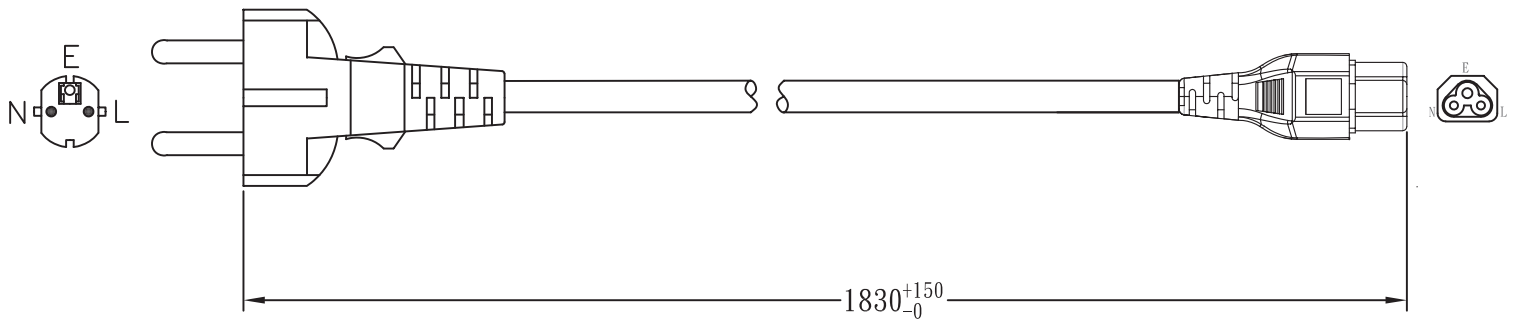

MODEL: AC7-DK | **DESCRIPTION:** 3 PRONG AC CORD, EUROPE

MECHANICAL DRAWING

units: mm

WIRING COLOR:
E: Yellow/Green
L: Brown
N: Blue

REVISION HISTORY

rev.	description	date
1.0	initial release	03/01/2008
1.01	added safety marks to spec	09/17/2013
1.02	plug and connector update, safety marking placement update	09/17/2019
1.03	brand update	02/14/2020
1.04	updated datasheet	05/05/2020
1.05	logo, datasheet style update	10/25/2022
1.06	CUI Devices rebranded to Same Sky	09/12/2024