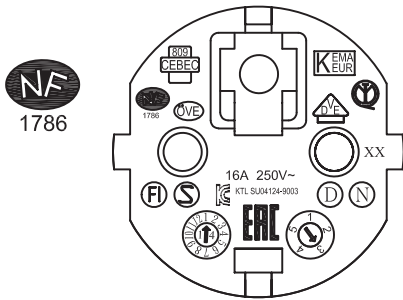

MODEL: AC7-DK | **DESCRIPTION:** 3 PRONG AC CORD, EUROPE

MECHANICAL DRAWING

units: mm

WIRING COLOR:
E: Yellow/Green
L: Brown
N: Blue

REVISION HISTORY

rev.	description	date
1.0	initial release	03/01/2008
1.01	added safety marks to spec	09/17/2013
1.02	plug and connector update, safety marking placement update	09/17/2019
1.03	brand update	02/14/2020
1.04	updated datasheet	05/05/2020
1.05	logo, datasheet style update	10/25/2022
1.06	CUI Devices rebranded to Same Sky	09/12/2024