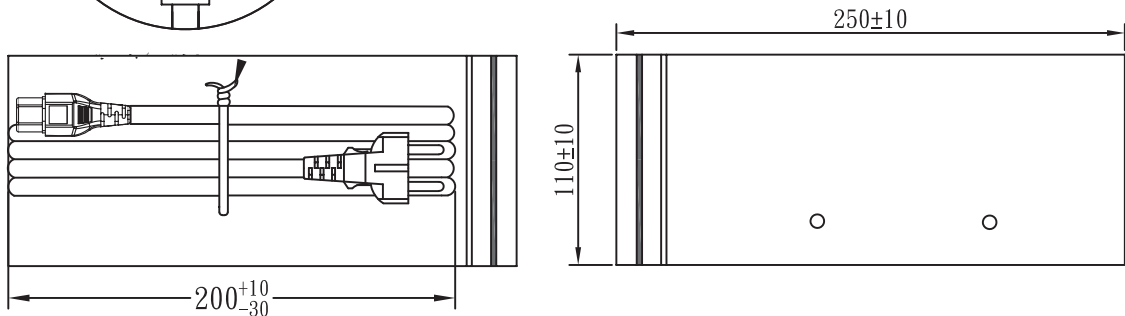

MODEL: AC7-DK | **DESCRIPTION:** 3 PRONG AC CORD, EUROPE

MECHANICAL DRAWING

units: mm

WIRING COLOR:
E: Yellow/Green
L: Brown
N: Blue

REVISION HISTORY

rev.	description	date
1.0	initial release	03/01/2008
1.01	added safety marks to spec	09/17/2013
1.02	plug and connector update, safety marking placement update	09/17/2019
1.03	brand update	02/14/2020
1.04	updated datasheet	05/05/2020
1.05	logo, datasheet style update	10/25/2022
1.06	CUI Devices rebranded to Same Sky	09/12/2024