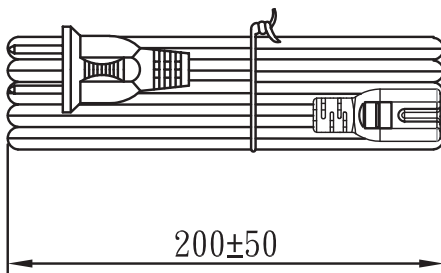

MODEL: AC-C7 NA | **DESCRIPTION:** AC CORD, NORTH AMERICA

MECHANICAL DRAWING

units: mm

WIRING COLOR:
L: Brown
N: Blue

REVISION HISTORY

rev.	description	date
1.0	initial release	08/16/2011
1.01	changed current rating	10/08/2018
1.02	added voltage/current rating marking to AC plug, removed rating label	06/06/2019
1.03	plug and connector update, safety marking placement update	09/17/2019
1.04	removed voltage/current label	12/17/2019
1.05	brand update	02/14/2020
1.06	updated datasheet	05/04/2020
1.07	logo, datasheet style update	10/25/2022
1.08	CUI Devices rebranded to Same Sky	09/12/2024