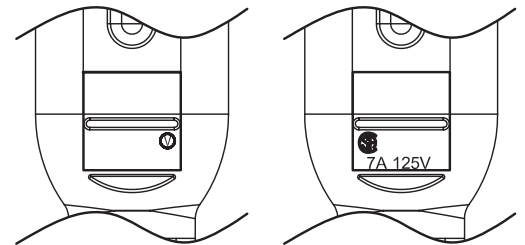

MODEL: AC-C7 NA | **DESCRIPTION:** AC CORD, NORTH AMERICA

MECHANICAL DRAWING

units: mm

WIRING COLOR:
L: Brown
N: Blue

REVISION HISTORY

rev.	description	date
1.0	initial release	08/16/2011
1.01	changed current rating	10/08/2018
1.02	added voltage/current rating marking to AC plug, removed rating label	06/06/2019
1.03	plug and connector update, safety marking placement update	09/17/2019
1.04	removed voltage/current label	12/17/2019
1.05	brand update	02/14/2020
1.06	updated datasheet	05/04/2020
1.07	logo, datasheet style update	10/25/2022
1.08	CUI Devices rebranded to Same Sky	09/12/2024