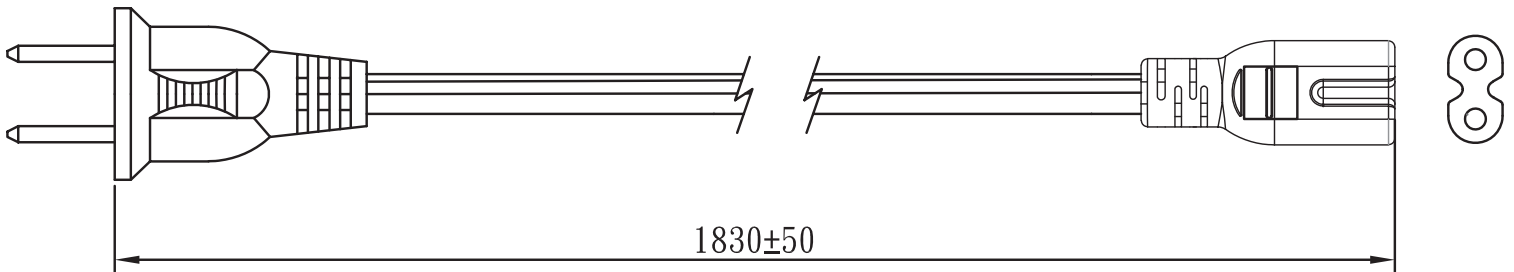

MODEL: AC-C7 NA | **DESCRIPTION:** AC CORD, NORTH AMERICA

MECHANICAL DRAWING

units: mm

WIRING COLOR:
L: Brown
N: Blue

REVISION HISTORY

rev.	description	date
1.0	initial release	08/16/2011
1.01	changed current rating	10/08/2018
1.02	added voltage/current rating marking to AC plug, removed rating label	06/06/2019
1.03	plug and connector update, safety marking placement update	09/17/2019
1.04	removed voltage/current label	12/17/2019
1.05	brand update	02/14/2020
1.06	updated datasheet	05/04/2020
1.07	logo, datasheet style update	10/25/2022
1.08	CUI Devices rebranded to Same Sky	09/12/2024