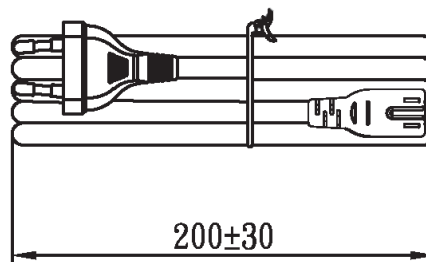

MODEL: AC-C7 EU | **DESCRIPTION:** AC CORD, EUROPE

MECHANICAL DRAWING

units: mm

WIRING COLOR:

L: Brown

N: Blue

REVISION HISTORY

rev.	description	date
1.0	initial release	08/16/2011
1.01	plug and connector update, safety marking placement update	09/17/2019
1.02	brand update	02/14/2020
1.03	updated datasheet	05/04/2020
1.04	logo, datasheet style update	10/25/2022
1.05	CUI Devices rebranded to Same Sky	09/12/2024