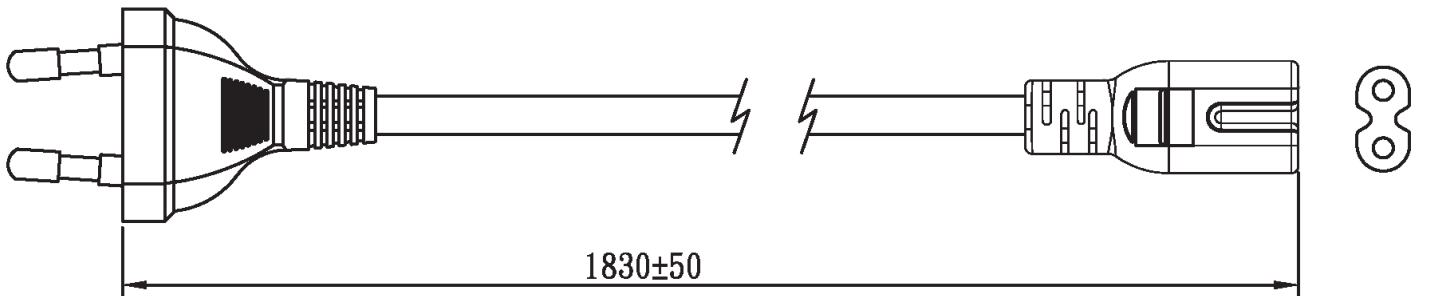

MODEL: AC-C7 EU | **DESCRIPTION:** AC CORD, EUROPE

MECHANICAL DRAWING

units: mm

WIRING COLOR:

L: Brown

N: Blue

REVISION HISTORY

rev.	description	date
1.0	initial release	08/16/2011
1.01	plug and connector update, safety marking placement update	09/17/2019
1.02	brand update	02/14/2020
1.03	updated datasheet	05/04/2020
1.04	logo, datasheet style update	10/25/2022
1.05	CUI Devices rebranded to Same Sky	09/12/2024