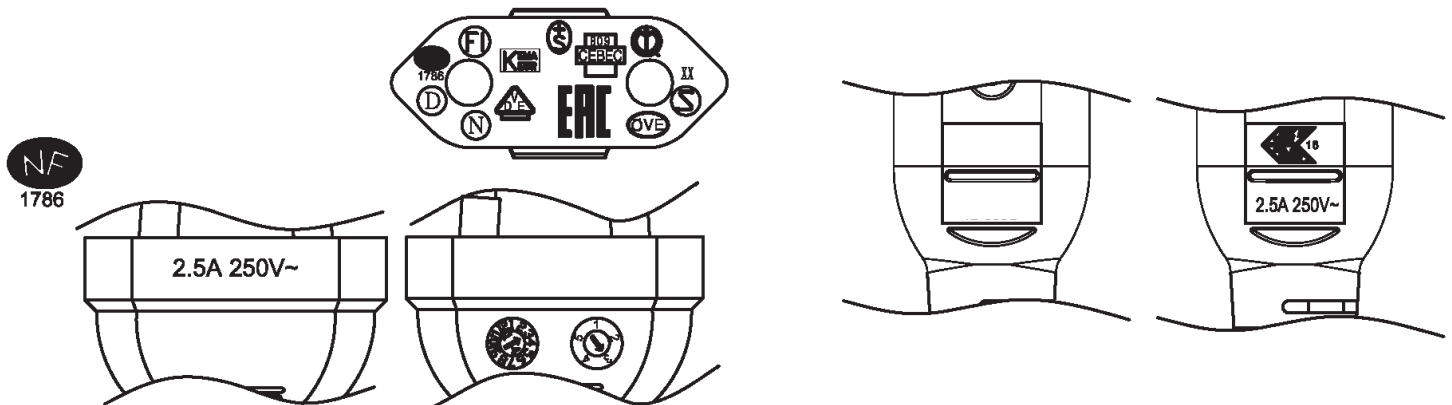

MODEL: AC-C7 EU | **DESCRIPTION:** AC CORD, EUROPE

MECHANICAL DRAWING

units: mm

WIRING COLOR:

L: Brown

N: Blue

REVISION HISTORY

rev.	description	date
1.0	initial release	08/16/2011
1.01	plug and connector update, safety marking placement update	09/17/2019
1.02	brand update	02/14/2020
1.03	updated datasheet	05/04/2020
1.04	logo, datasheet style update	10/25/2022
1.05	CUI Devices rebranded to Same Sky	09/12/2024