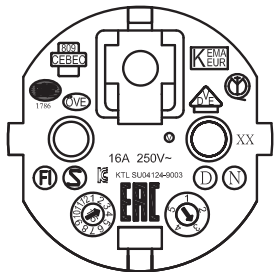

### MECHANICAL DRAWING

units: mm

WIRING COLOR:  
E: YELLOW/GREEN  
N: BLUE  
L: BROWN