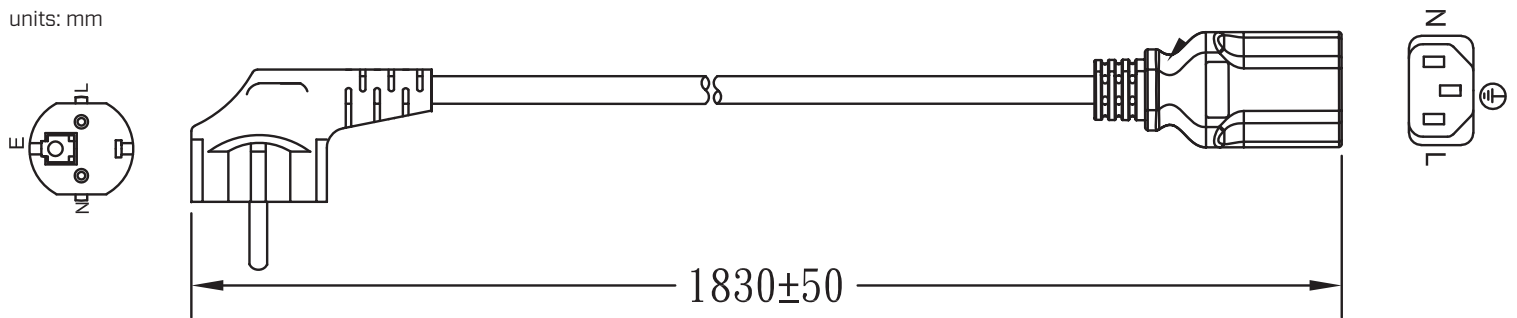

**MODEL:** AC-C13 EU | **DESCRIPTION:** 3 PRONG AC CORD, EUROPE

### MECHANICAL DRAWING

units: mm

WIRING COLOR:  
E: YELLOW/GREEN  
N: BLUE  
L: BROWN