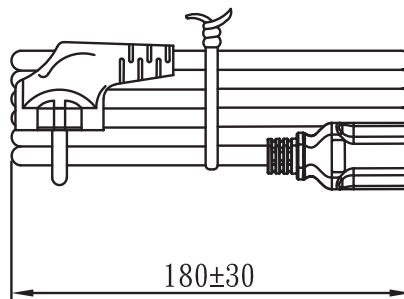

**MODEL:** AC-C13 EU | **DESCRIPTION:** 3 PRONG AC CORD, EUROPE

### MECHANICAL DRAWING

units: mm

WIRING COLOR:  
E: YELLOW/GREEN  
N: BLUE  
L: BROWN