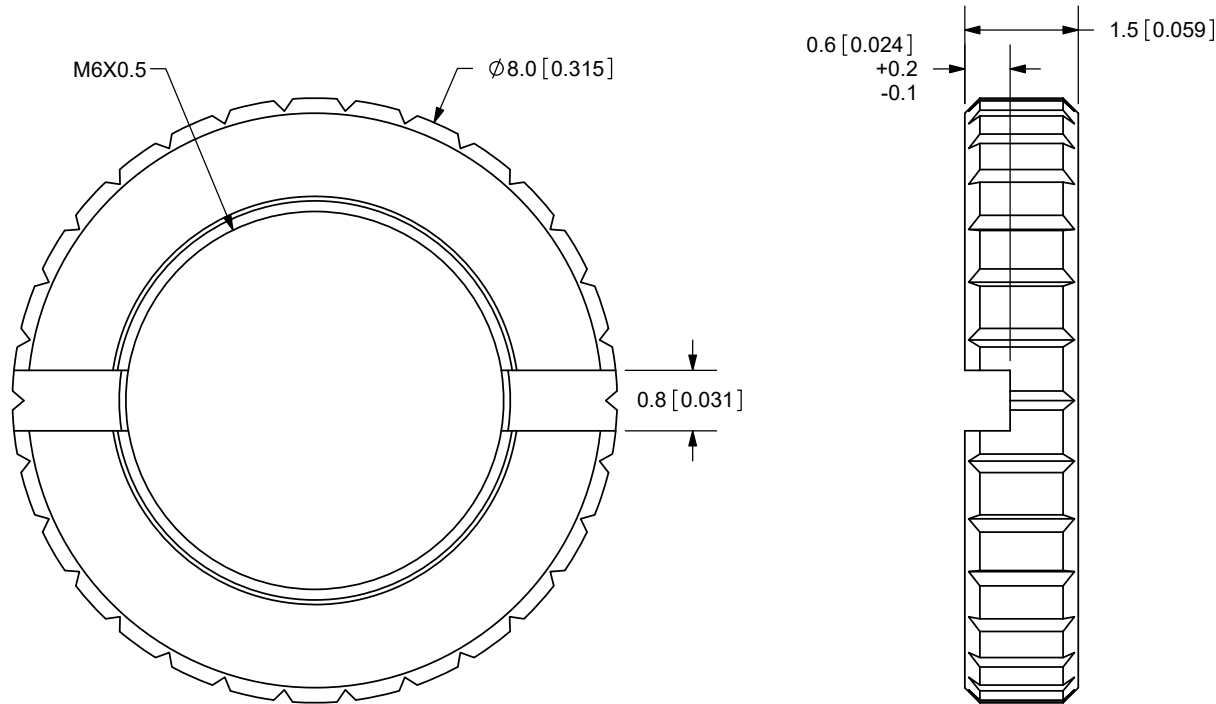

Additional Resources: [Product Page](#)

REV.	DESCRIPTION	DATE
A	NEW DRAWING	11/11/2009
B	LOGO, BRAND UPDATE	10/28/2022
C	CUI DEVICES REBRANDED TO SAME SKY	09/12/2024

TOLERANCE:
 $\pm 0.1\text{mm}$ UNLESS OTHERWISE
 SPECIFIED

same sky

6405 SW Rosewood St, Suite C
 Lake Oswego, OR 97035
 Phone: 877-323-3576

Website: www.sameskydevices.com

TITLE: M6X0.5 NUT		REV: C
PART NO. 3.5mm-nut-e		UNITS: MM [INCHES]
DRAWN BY: RDS	APPROVED BY:	SCALE: 10:1