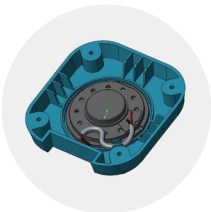

Design & development

Audio design often goes well beyond component selection. From audio IC and PCB design to speaker, enclosure, and microphone array development, Same Sky provides a one-stop shop for all of your audio design and development needs.